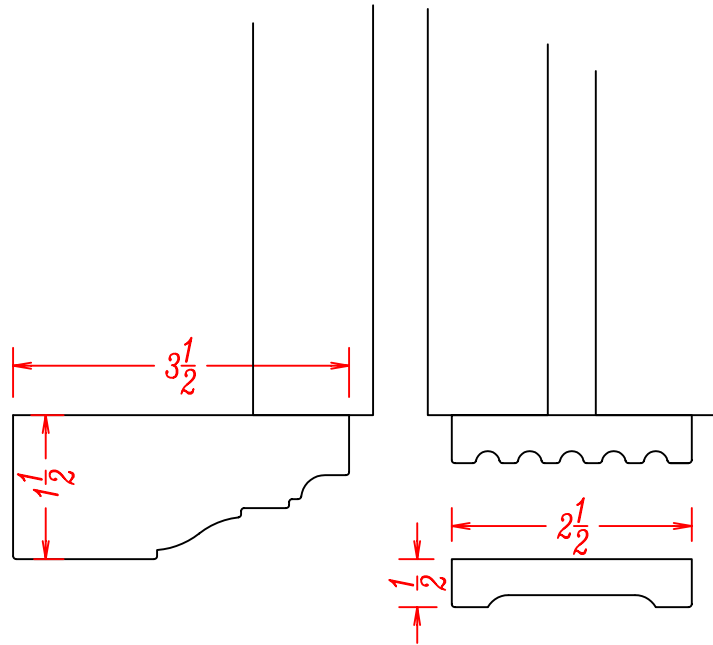

Exterior Millwork Sets

Trenton detail