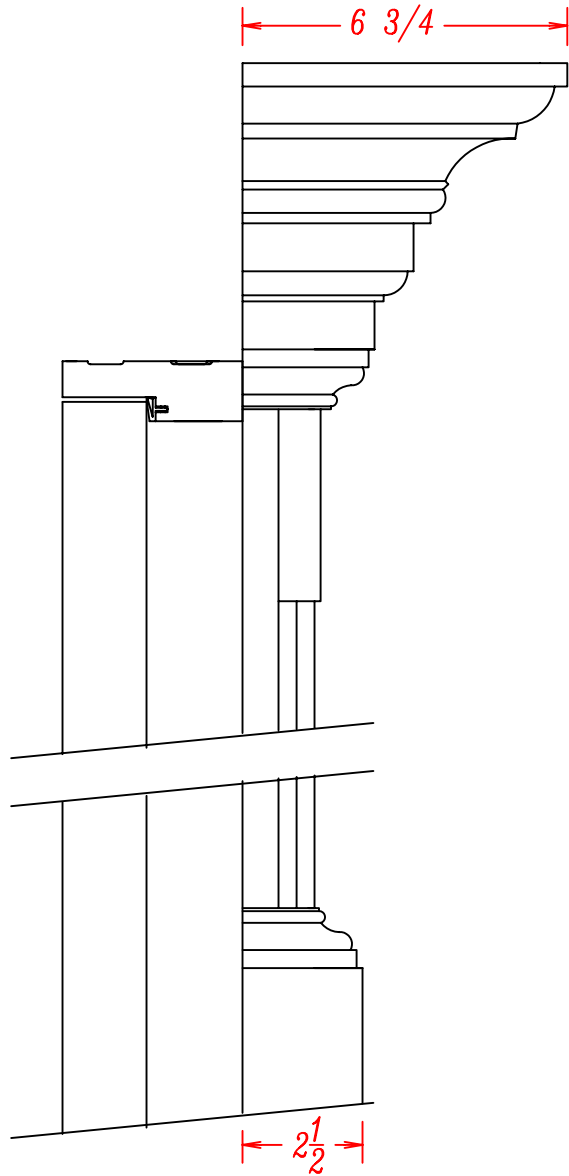

Select Door

Exterior Prehang Details

Jamb head - cross section

Jamb leg - plan view

QEZD - 375 weatherstrip

Sidelight/Door jambleg detail

Sideview jamb head, door, sill

SELECT DOOR
artistry and attention to detail

Georgian detail