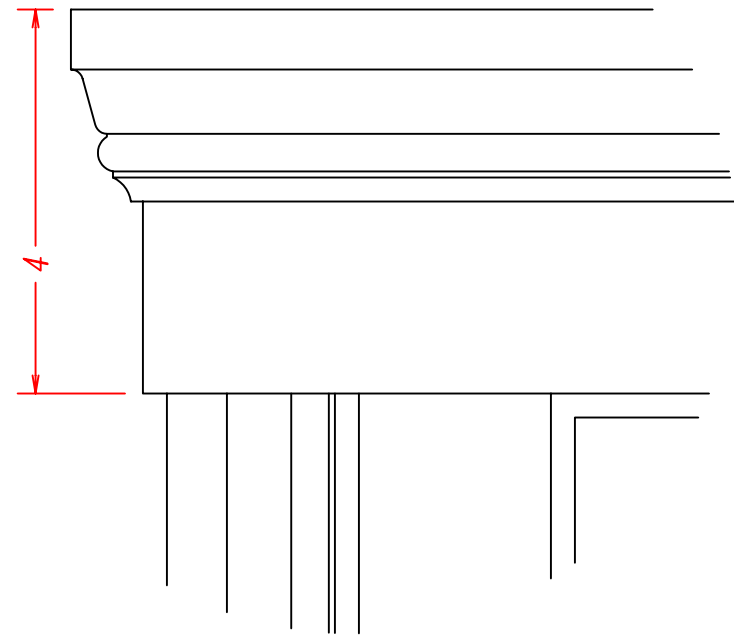

Exterior Millwork Sets

Cambridge detail