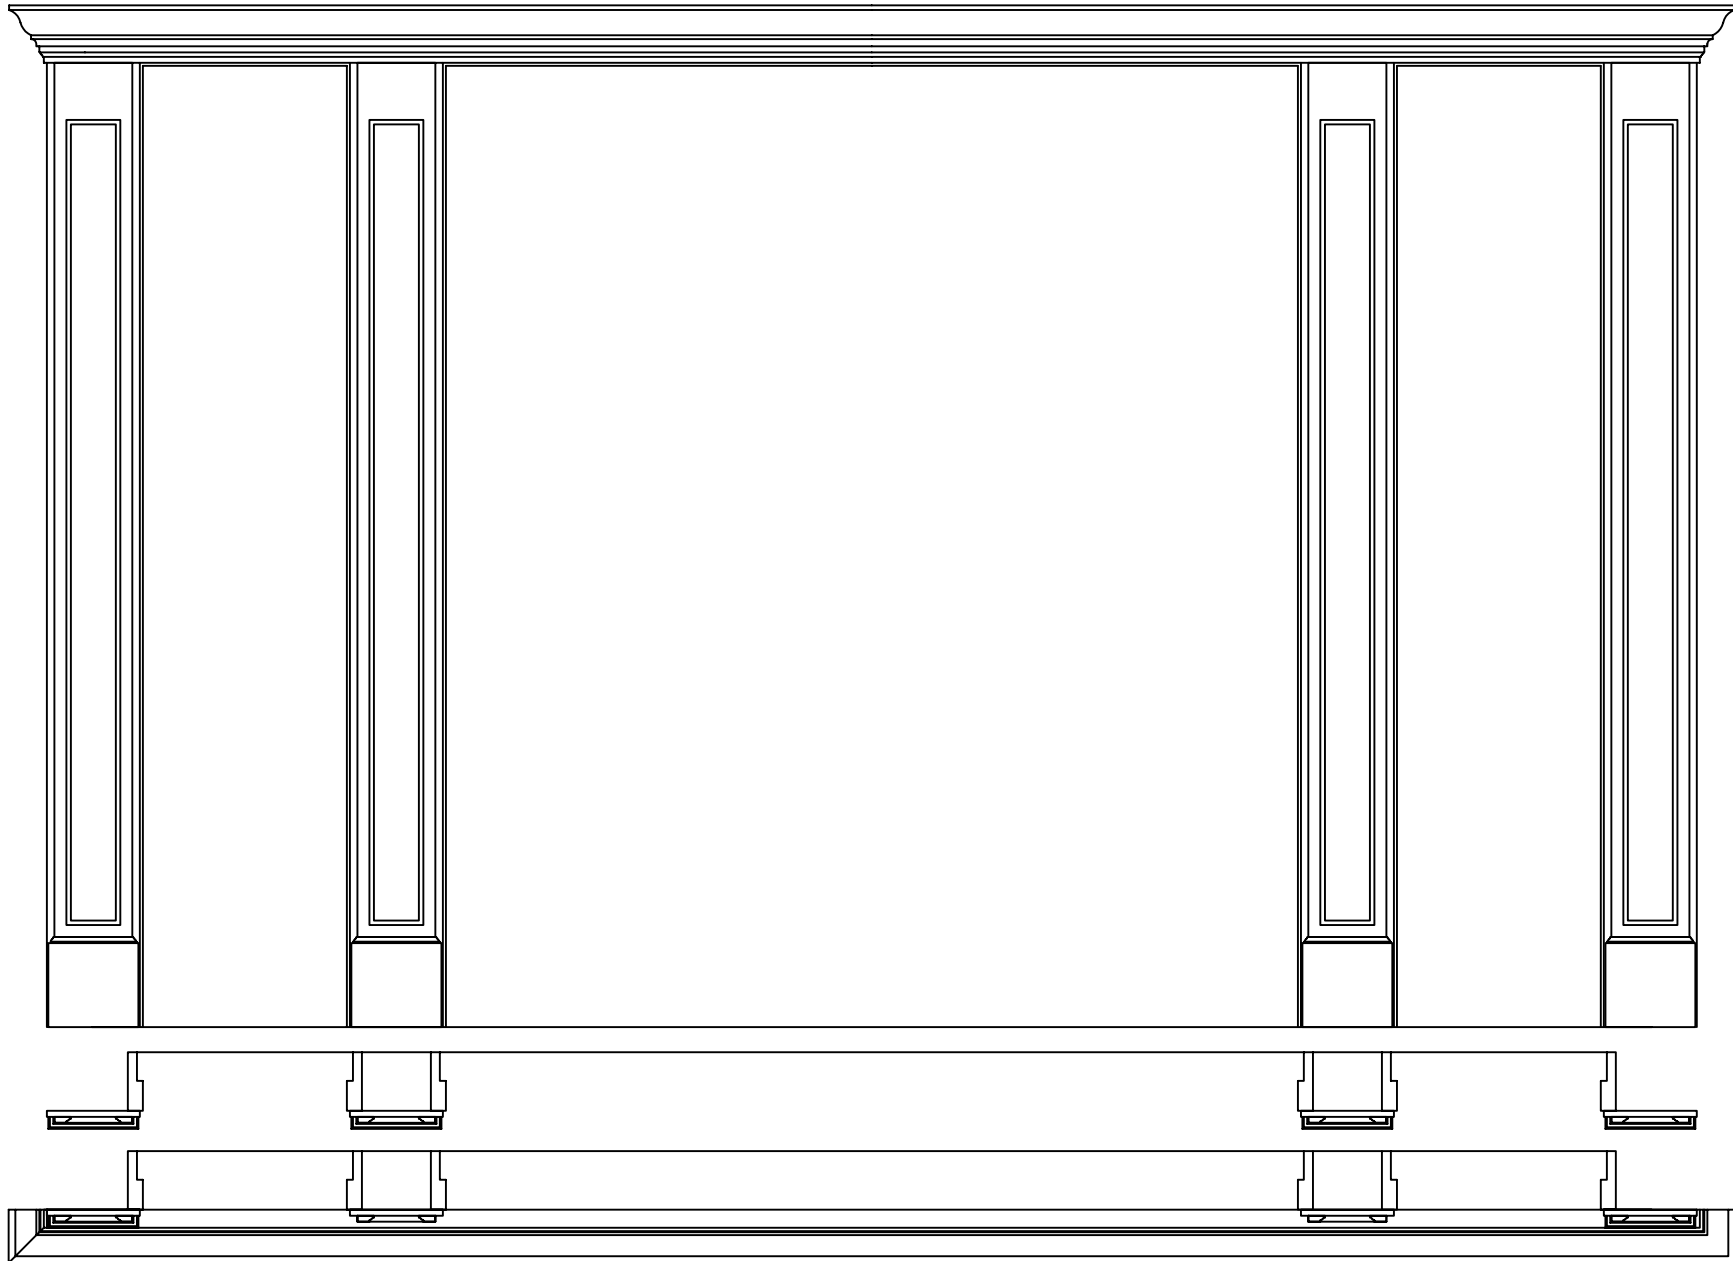

Exterior Millwork Sets

Federal