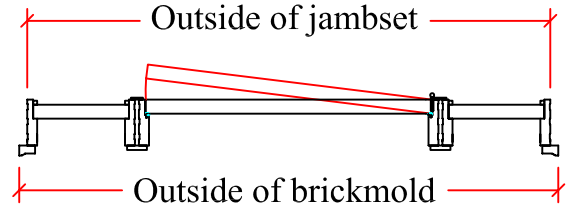

Select Door

Exterior Prehang Details

Jamb head - cross section

Jamb leg - plan view

QEZD - 375 weatherstrip

Sidelight/Door jambleg detail

Sideview jamb head, door, sill

SELECT DOOR
artistry and attention to detail