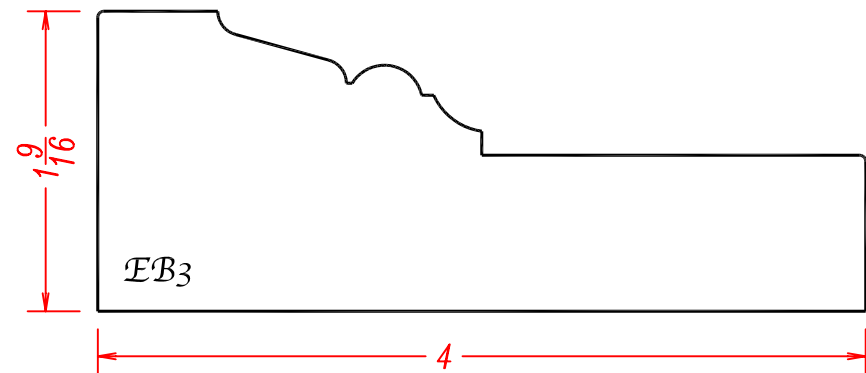

Exterior Brickmold & Mullion Covers