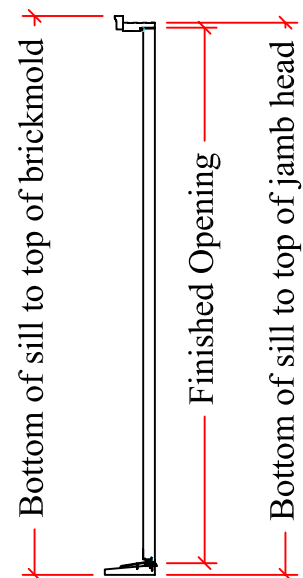

Select Door

Exterior Prehang Details

Jamb head - cross section

Jamb leg - plan view

QEZD - 375 weatherstrip

Sidelight/Door jambleg detail

Sideview jamb head, door, sill

SELECT DOOR
artistry and attention to detail

Georgian detail