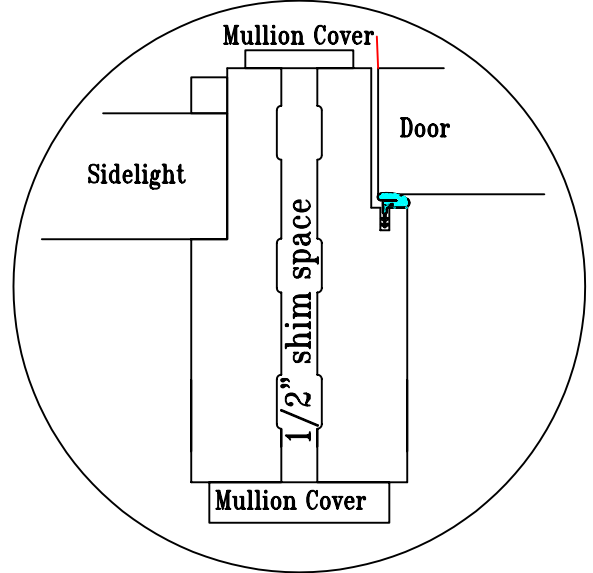

Select Door

Exterior Prehang Details

Jamb head - cross section

Jamb leg - plan view

QEZD - 375 weatherstrip

Sidelight/Door jambleg detail

Sideview jamb head, door, sill

SELECT DOOR
artistry and attention to detail

Georgian detail