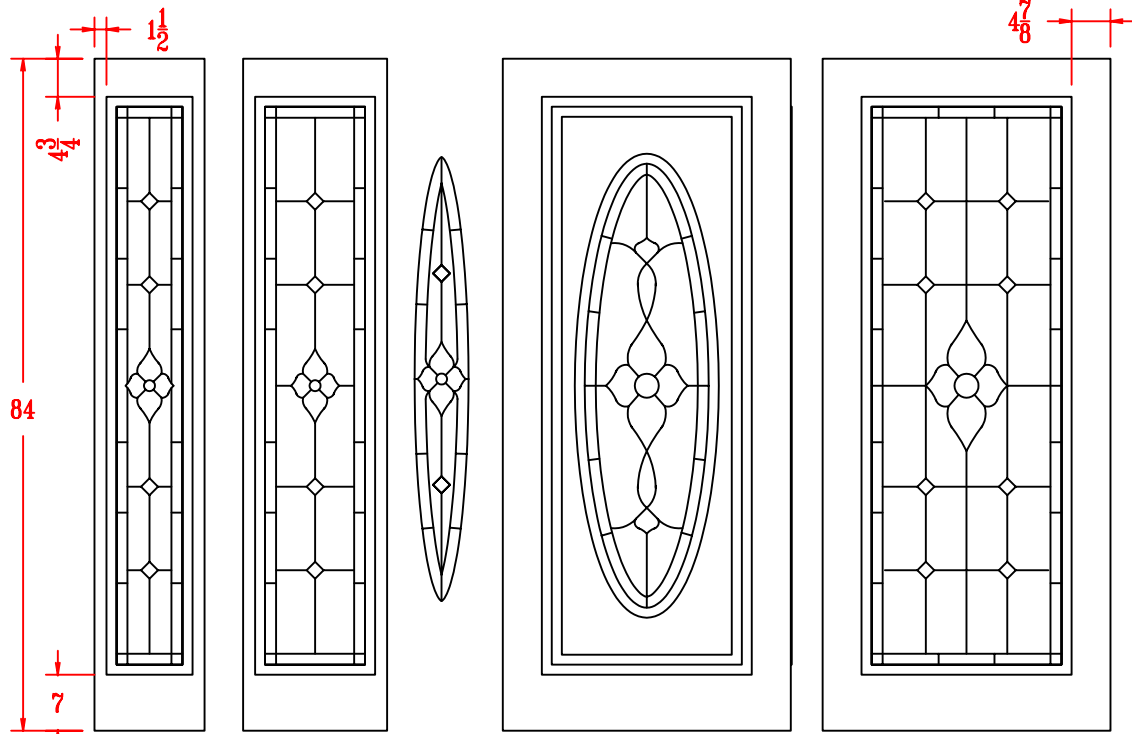

Amherst & Iris Style Art Glass

"H" Style Bevels

"L" Style Bevels

Amherst Style

Classic 12 light door

Bungalow Style

SELECT DOOR
artistry and attention to detail

exterior door specifications

Letchworth & H Pattern Bevels

"L" Style Bevels "Iris" Style Art Glass

SELECT DOOR
artistry and attention to detail

exterior door specifications

Rushford & H Pattern Bevels

“L” Style Bevels

Classic 9 Individual Lights