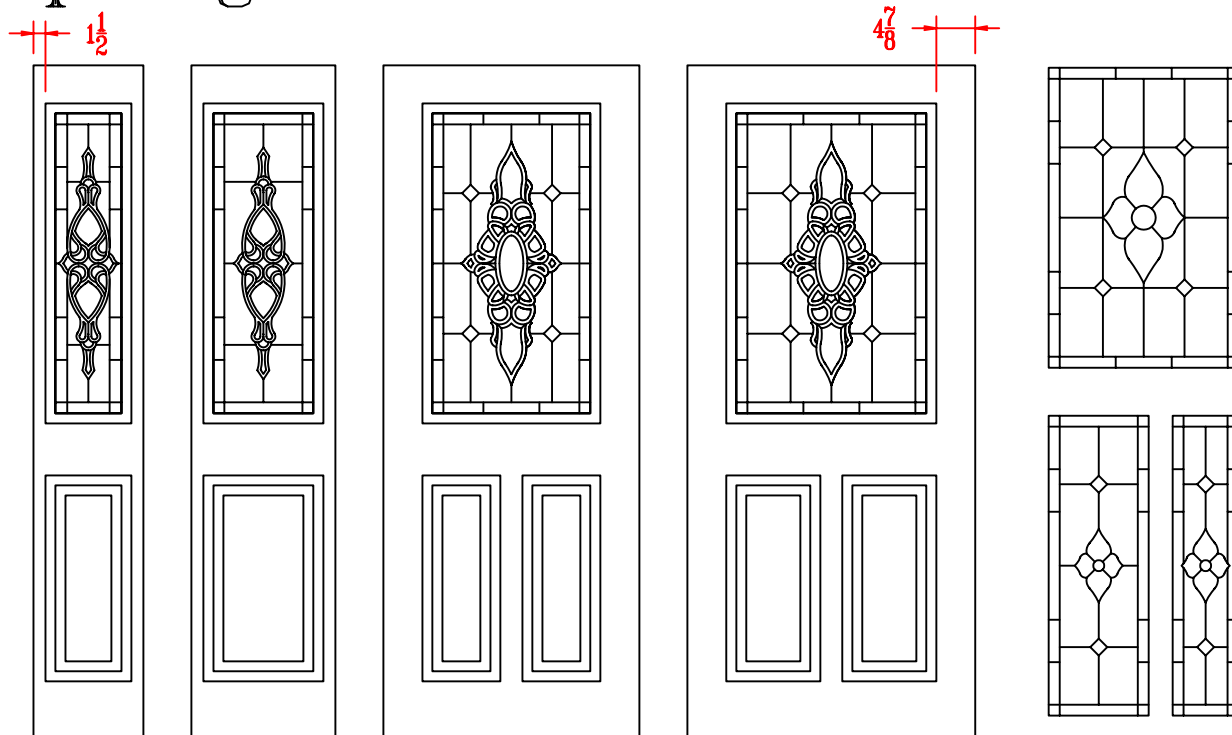

Springbrook & L Pattern Bevels

“H” Style Bevels