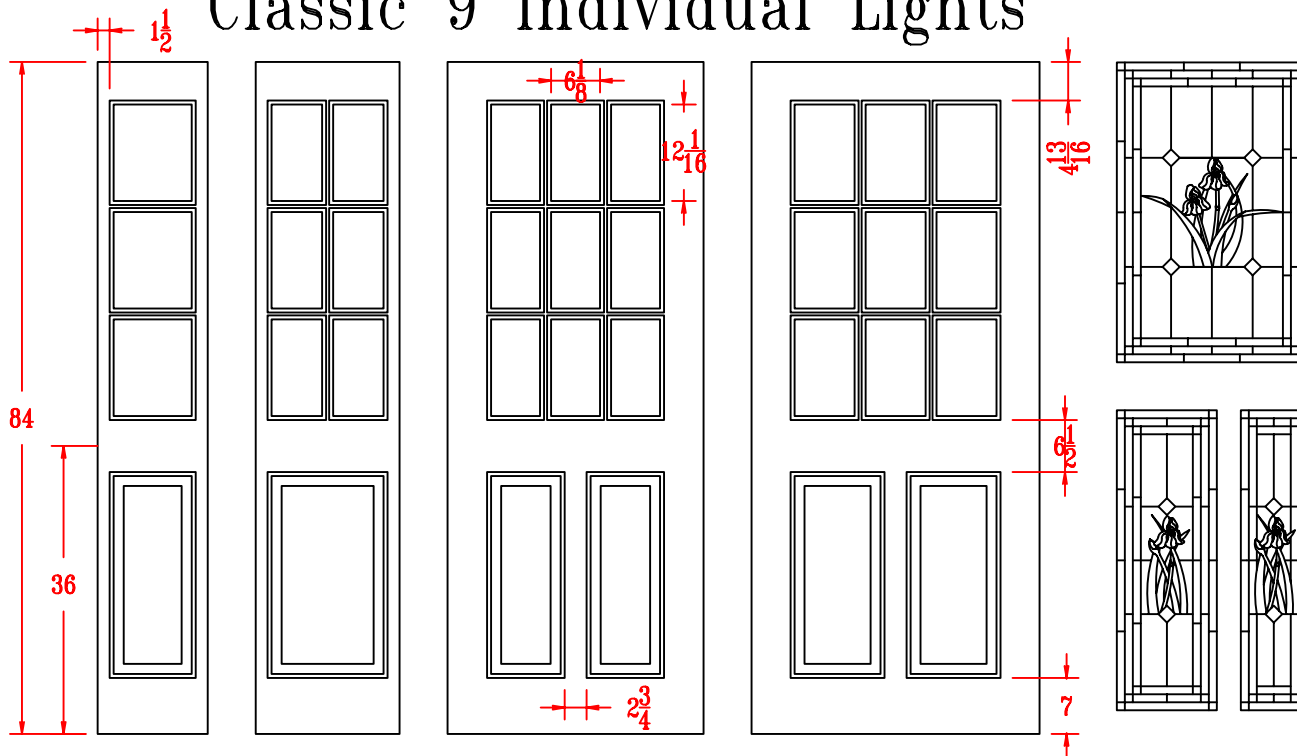

SELECT DOOR
artistry and attention to detail

exterior door specifications

SELECT DOOR
artistry and attention to detail

exterior door specifications

240

300

310

315

exterior door specifications

Amherst & Iris Style Art Glass

"H" Style Bevels

"L" Style Bevels

Amherst Style

Classic 12 light door

Bungalow Style

SELECT DOOR
artistry and attention to detail

exterior door specifications

Letchworth & H Pattern Bevels

"L" Style Bevels "Iris" Style Art Glass

SELECT DOOR
artistry and attention to detail

exterior door specifications

Rushford & H Pattern Bevels

“L” Style Bevels

Classic 9 Individual Lights

“Iris” Style Art Glass

Springbrook & L Pattern Bevels

“H” Style Bevels

Classic 9 Individual Lights

Iris Style Art Glass