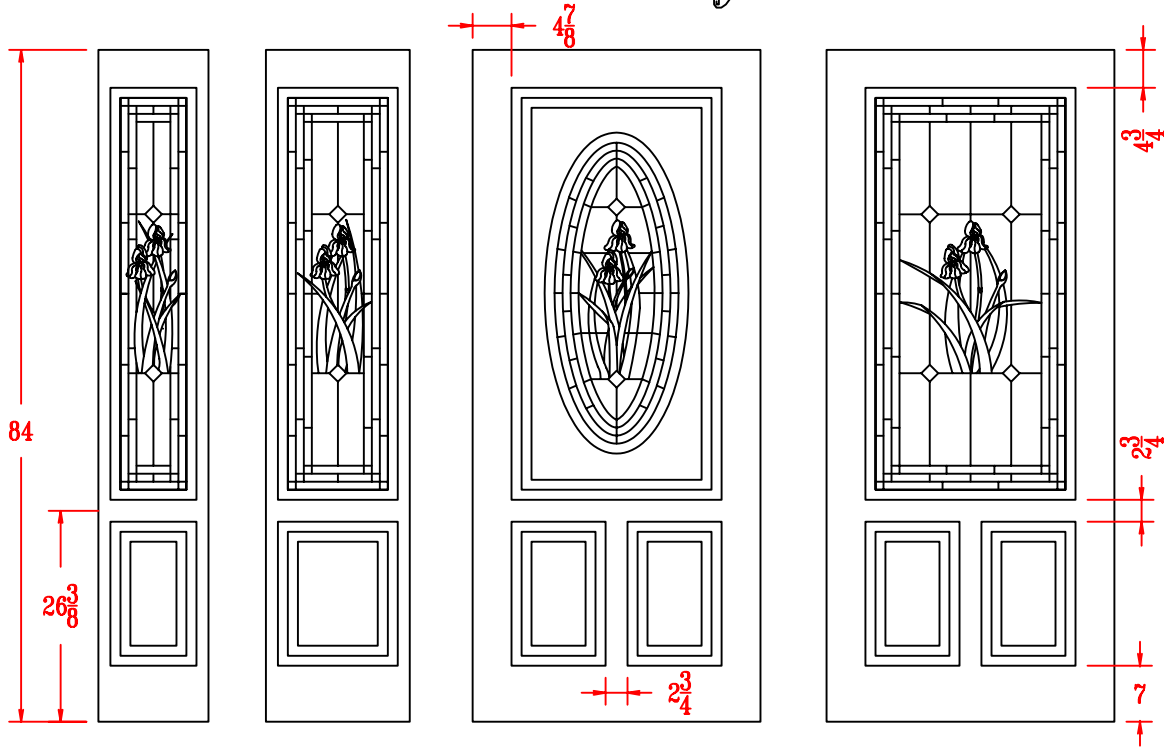

Amherst & Iris Style Art Glass

"H" Style Bevels

"L" Style Bevels

Amherst Style

Classic 12 light door

Bungalow Style

SELECT DOOR
artistry and attention to detail

exterior door specifications