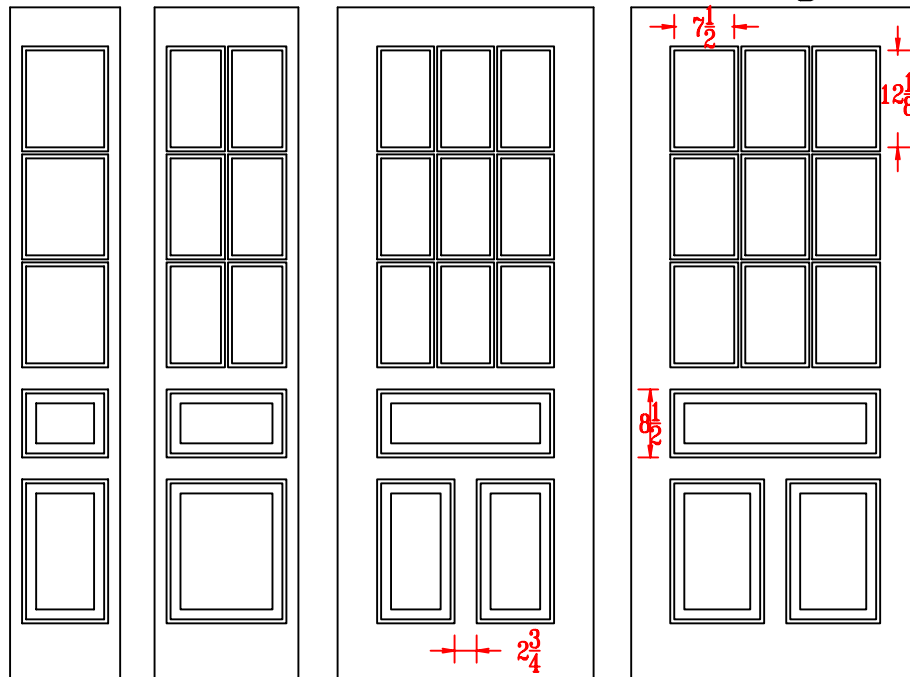

Classic 9 Individual Lights