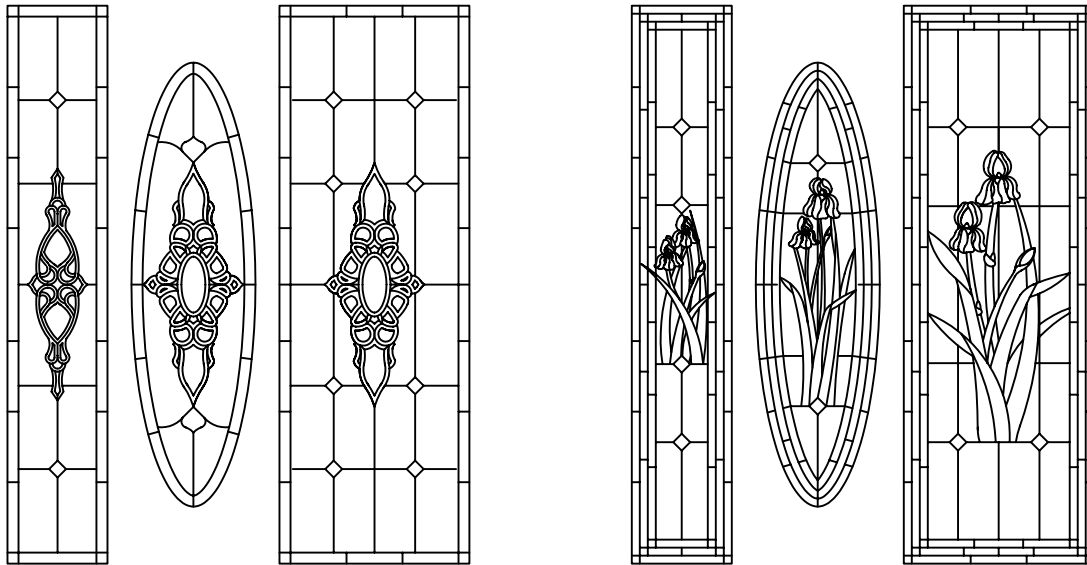

SELECT DOOR
artistry and attention to detail

exterior door specifications

SELECT DOOR
artistry and attention to detail

exterior door specifications

240

300

310

315

exterior door specifications

Amherst & Iris Style Art Glass

"H" Style Bevels

"L" Style Bevels

Amherst Style

Classic 12 light door

Bungalow Style

SELECT DOOR
artistry and attention to detail

exterior door specifications

Letchworth & H Pattern Bevels

"L" Style Bevels "Iris" Style Art Glass

SELECT DOOR
artistry and attention to detail

exterior door specifications

Rushford & H Pattern Bevels

“L” Style Bevels