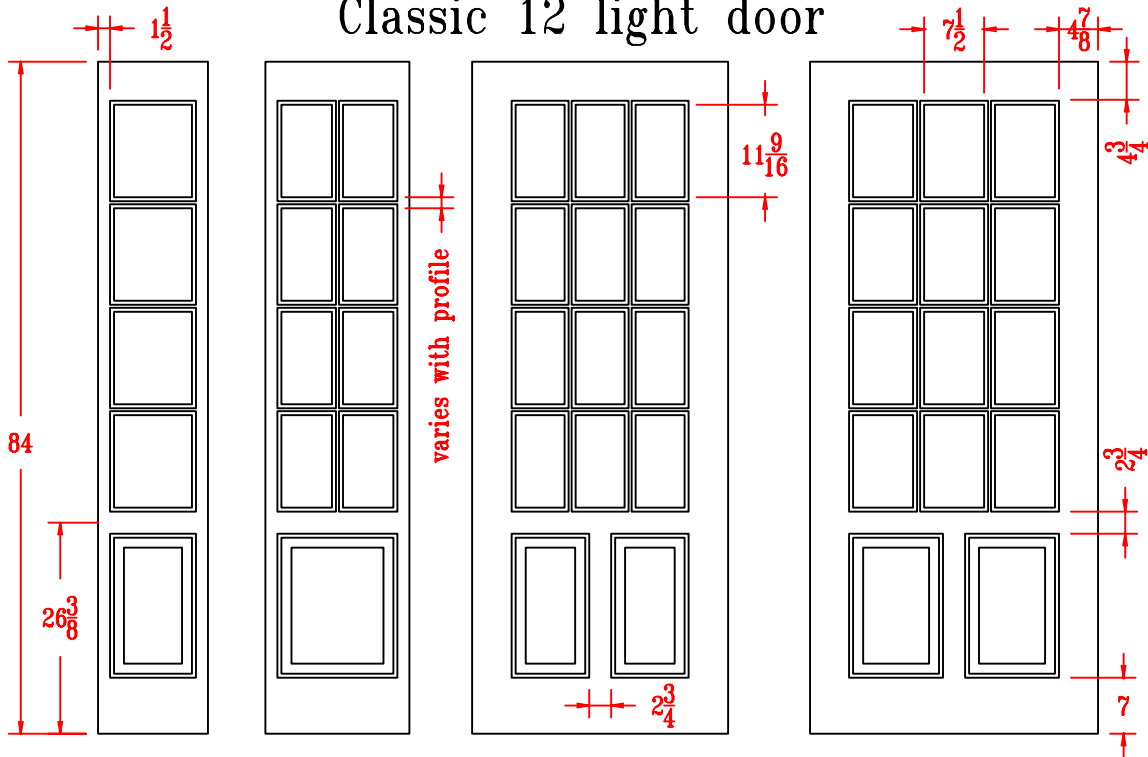

exterior door specifications

Amherst & Iris Style Art Glass

"H" Style Bevels

"L" Style Bevels

Amherst Style

Classic 12 light door

Bungalow Style

SELECT DOOR
artistry and attention to detail