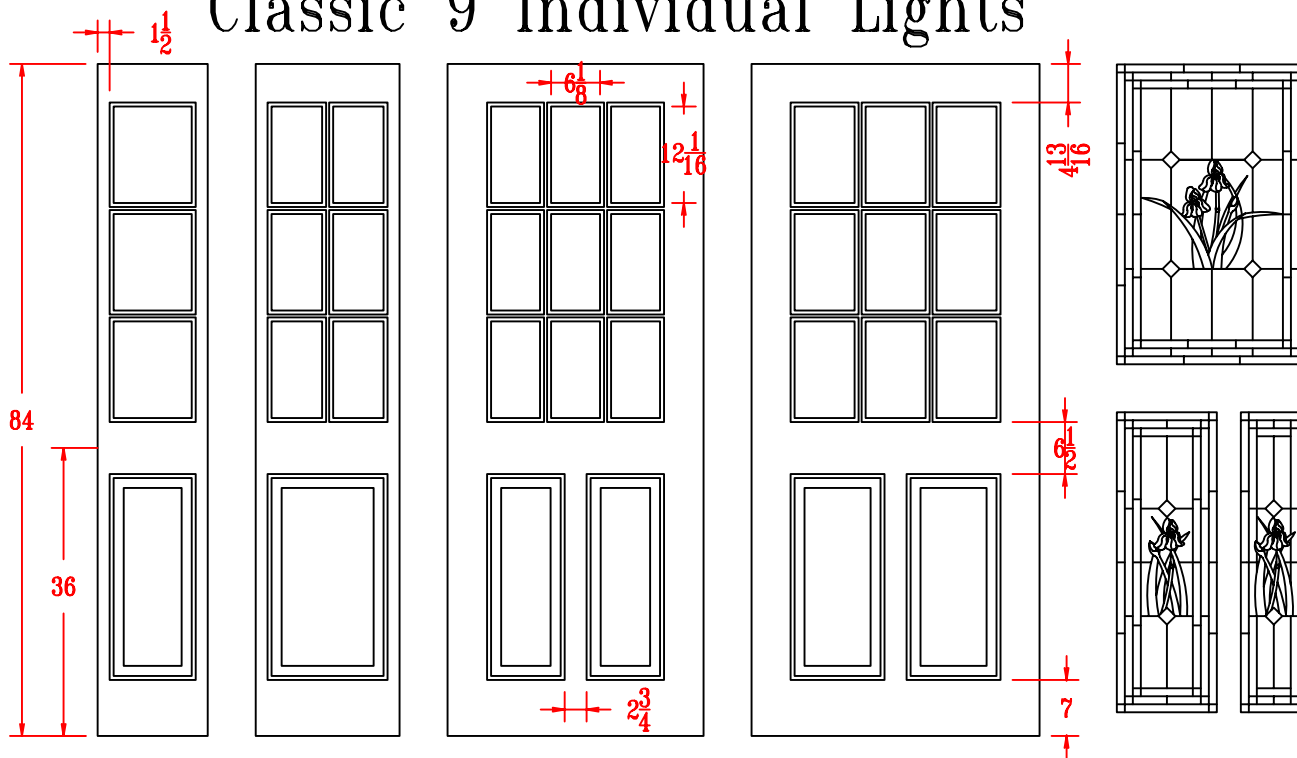

Classic 9 Individual Lights

Iris Style Art Glass