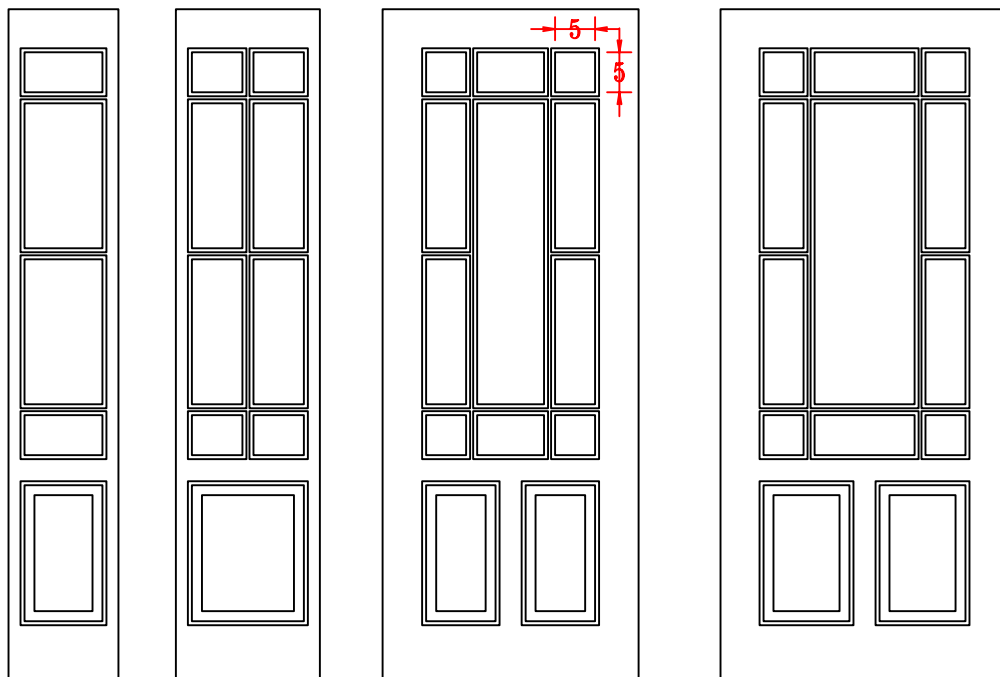

exterior door specifications

Amherst & Iris Style Art Glass

"H" Style Bevels

"L" Style Bevels

Amherst Style

Classic 12 light door

Bungalow Style

SELECT DOOR
artistry and attention to detail