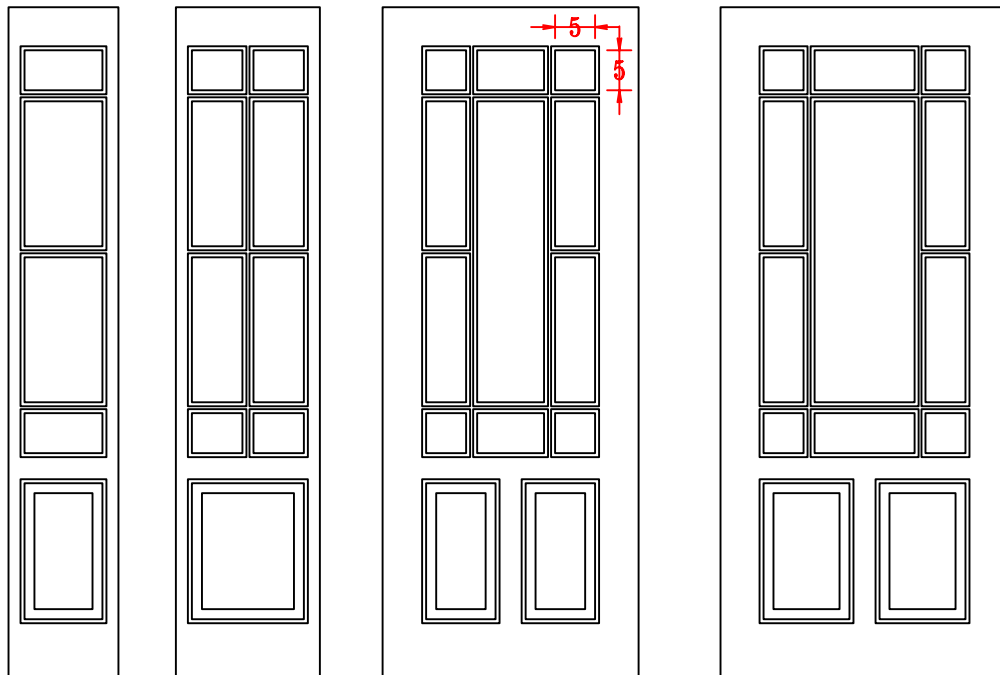

Amherst & Iris Style Art Glass

"H" Style Bevels

"L" Style Bevels

Amherst Style

Classic 12 light door

Bungalow Style

SELECT DOOR
artistry and attention to detail

exterior door specifications