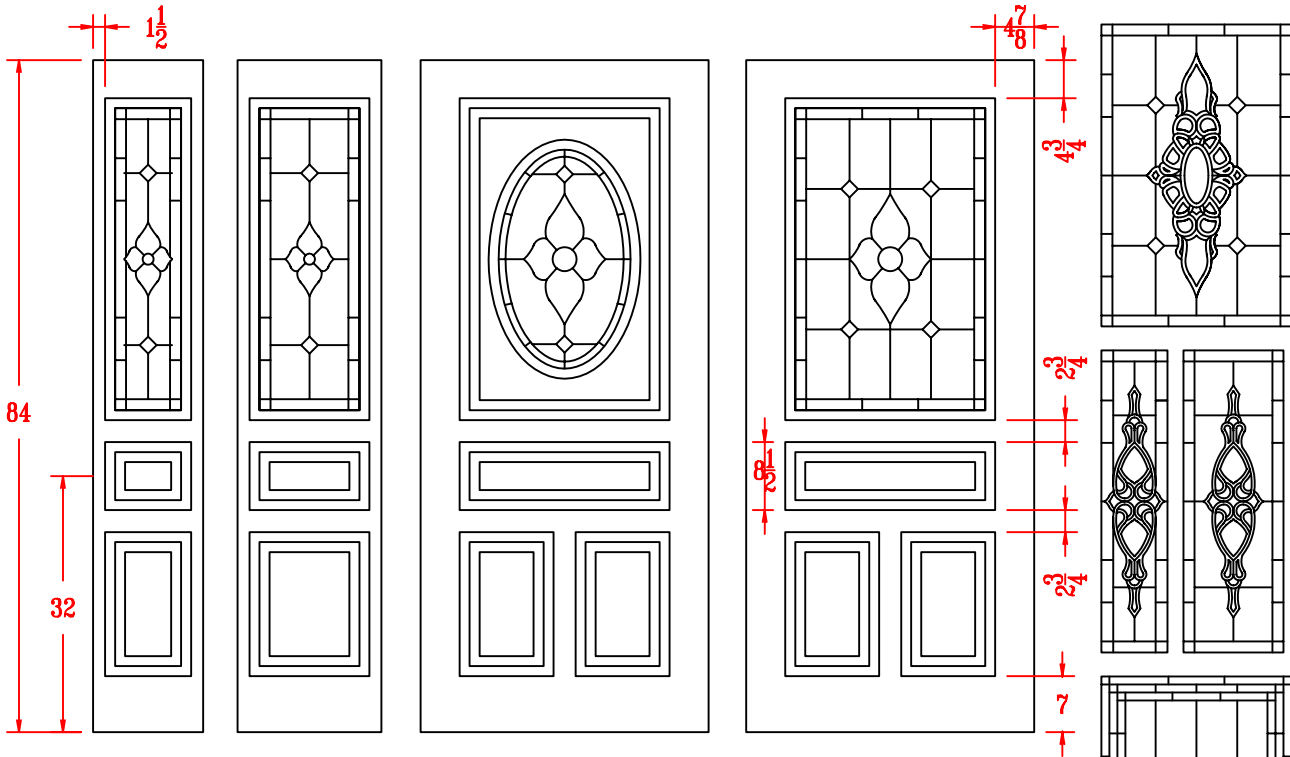

Amherst & Iris Style Art Glass

"H" Style Bevels

"L" Style Bevels

Amherst Style

Classic 12 light door

Bungalow Style

SELECT DOOR
artistry and attention to detail

exterior door specifications

Letchworth & H Pattern Bevels

"L" Style Bevels "Iris" Style Art Glass

SELECT DOOR
artistry and attention to detail

exterior door specifications

Rushford & H Pattern Bevels

“L” Style Bevels

Classic 9 Individual Lights