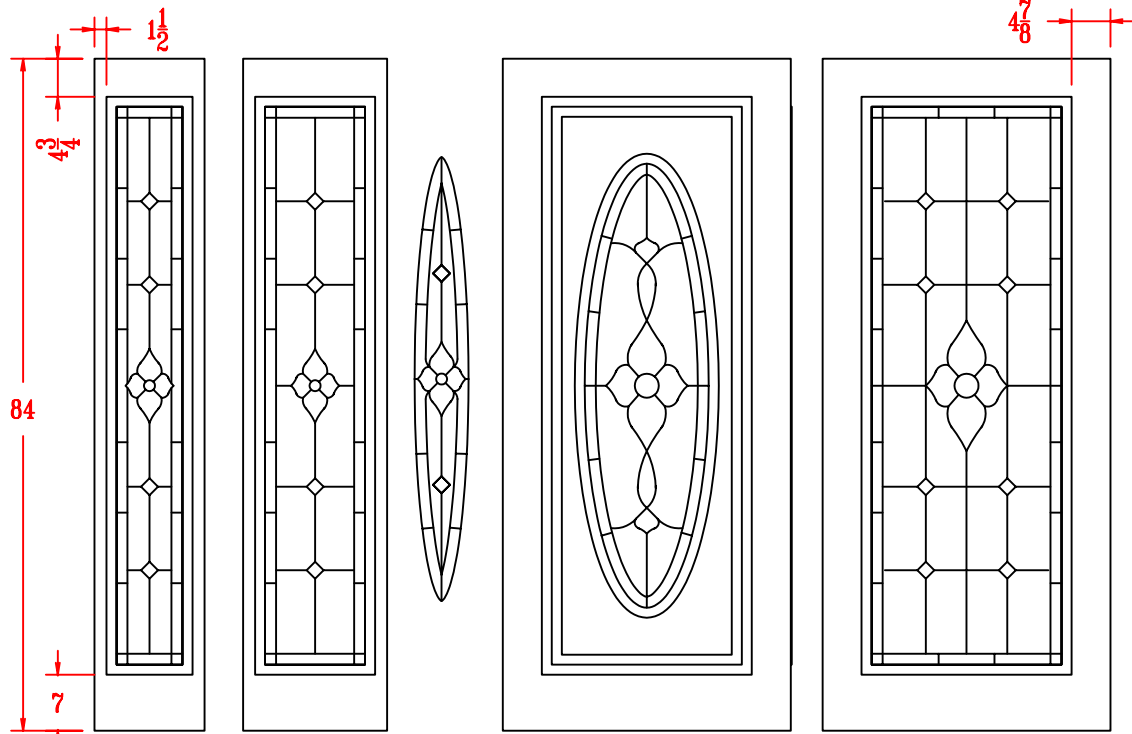

exterior door specifications

Amherst & Iris Style Art Glass

"H" Style Bevels

"L" Style Bevels

Amherst Style

Classic 12 light door

Bungalow Style

SELECT DOOR
artistry and attention to detail

exterior door specifications

Letchworth & H Pattern Bevels

"L" Style Bevels "Iris" Style Art Glass

SELECT DOOR
artistry and attention to detail

exterior door specifications

Rushford & H Pattern Bevels

“L” Style Bevels