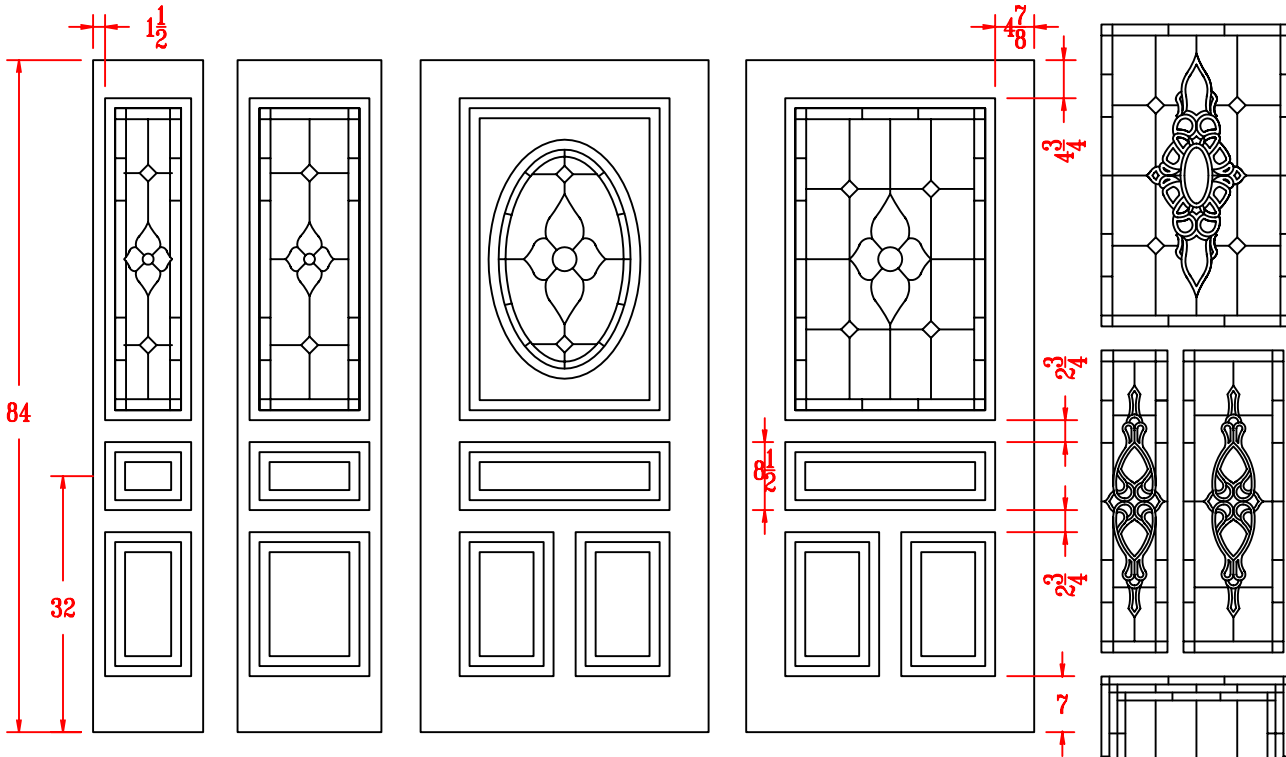

SELECT DOOR
artistry and attention to detail

exterior door specifications

SELECT DOOR
artistry and attention to detail

exterior door specifications

240

300

310

315

exterior door specifications

Amherst & Iris Style Art Glass

"H" Style Bevels

"L" Style Bevels

Amherst Style

Classic 12 light door

Bungalow Style

SELECT DOOR
artistry and attention to detail

exterior door specifications

Letchworth & H Pattern Bevels

"L" Style Bevels "Iris" Style Art Glass

SELECT DOOR
artistry and attention to detail

exterior door specifications

Rushford & H Pattern Bevels

“L” Style Bevels