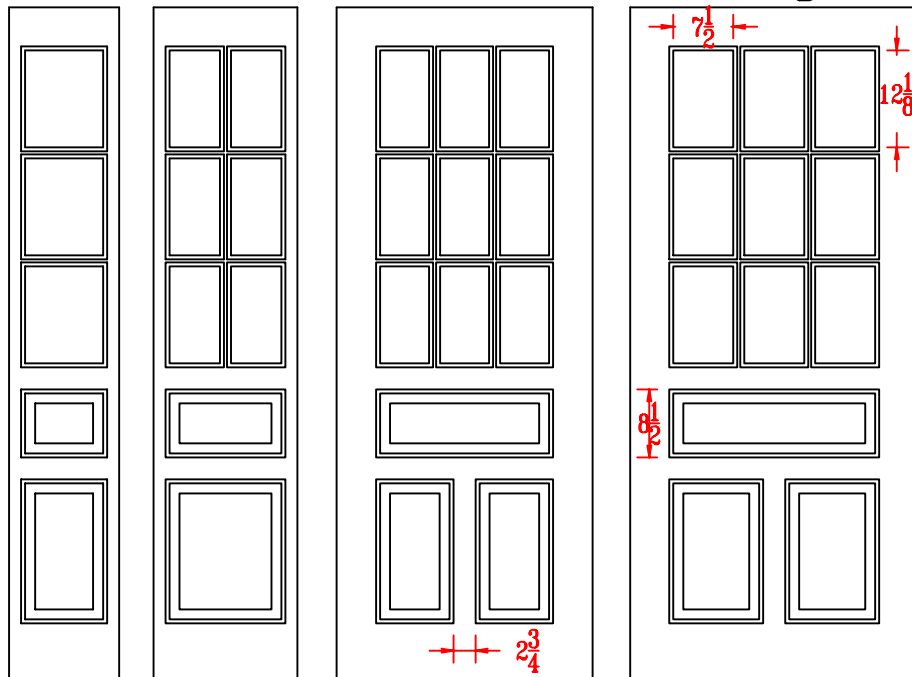

Letchworth & H Pattern Bevels

"L" Style Bevels "Iris" Style Art Glass

SELECT DOOR
artistry and attention to detail

exterior door specifications

Rushford & H Pattern Bevels

“L” Style Bevels

Classic 9 Individual Lights