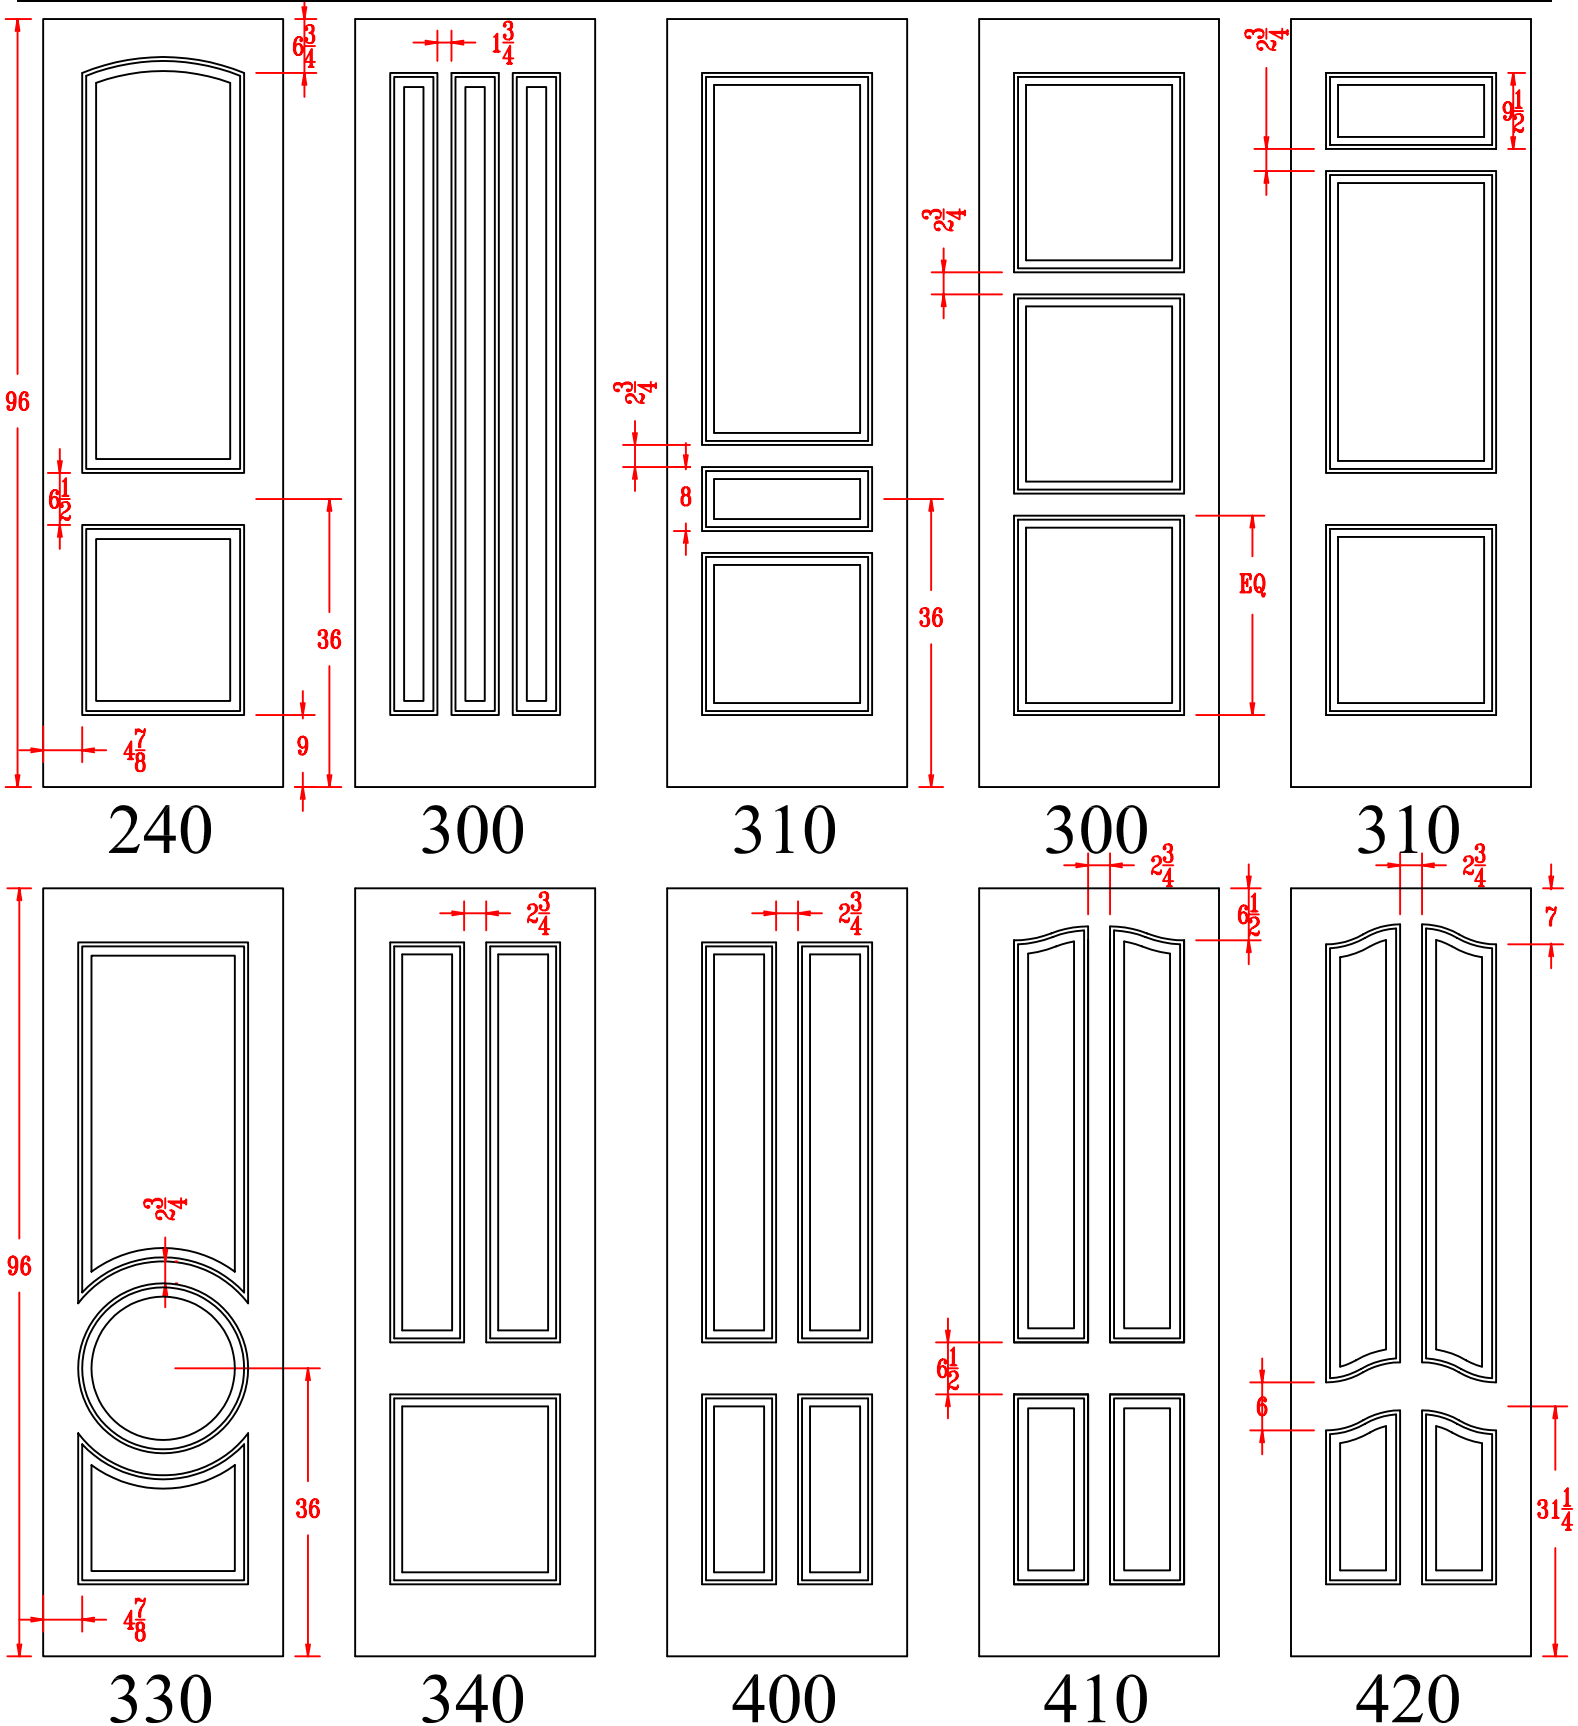

SELECT DOOR
artistry and attention to detail

exterior door specifications