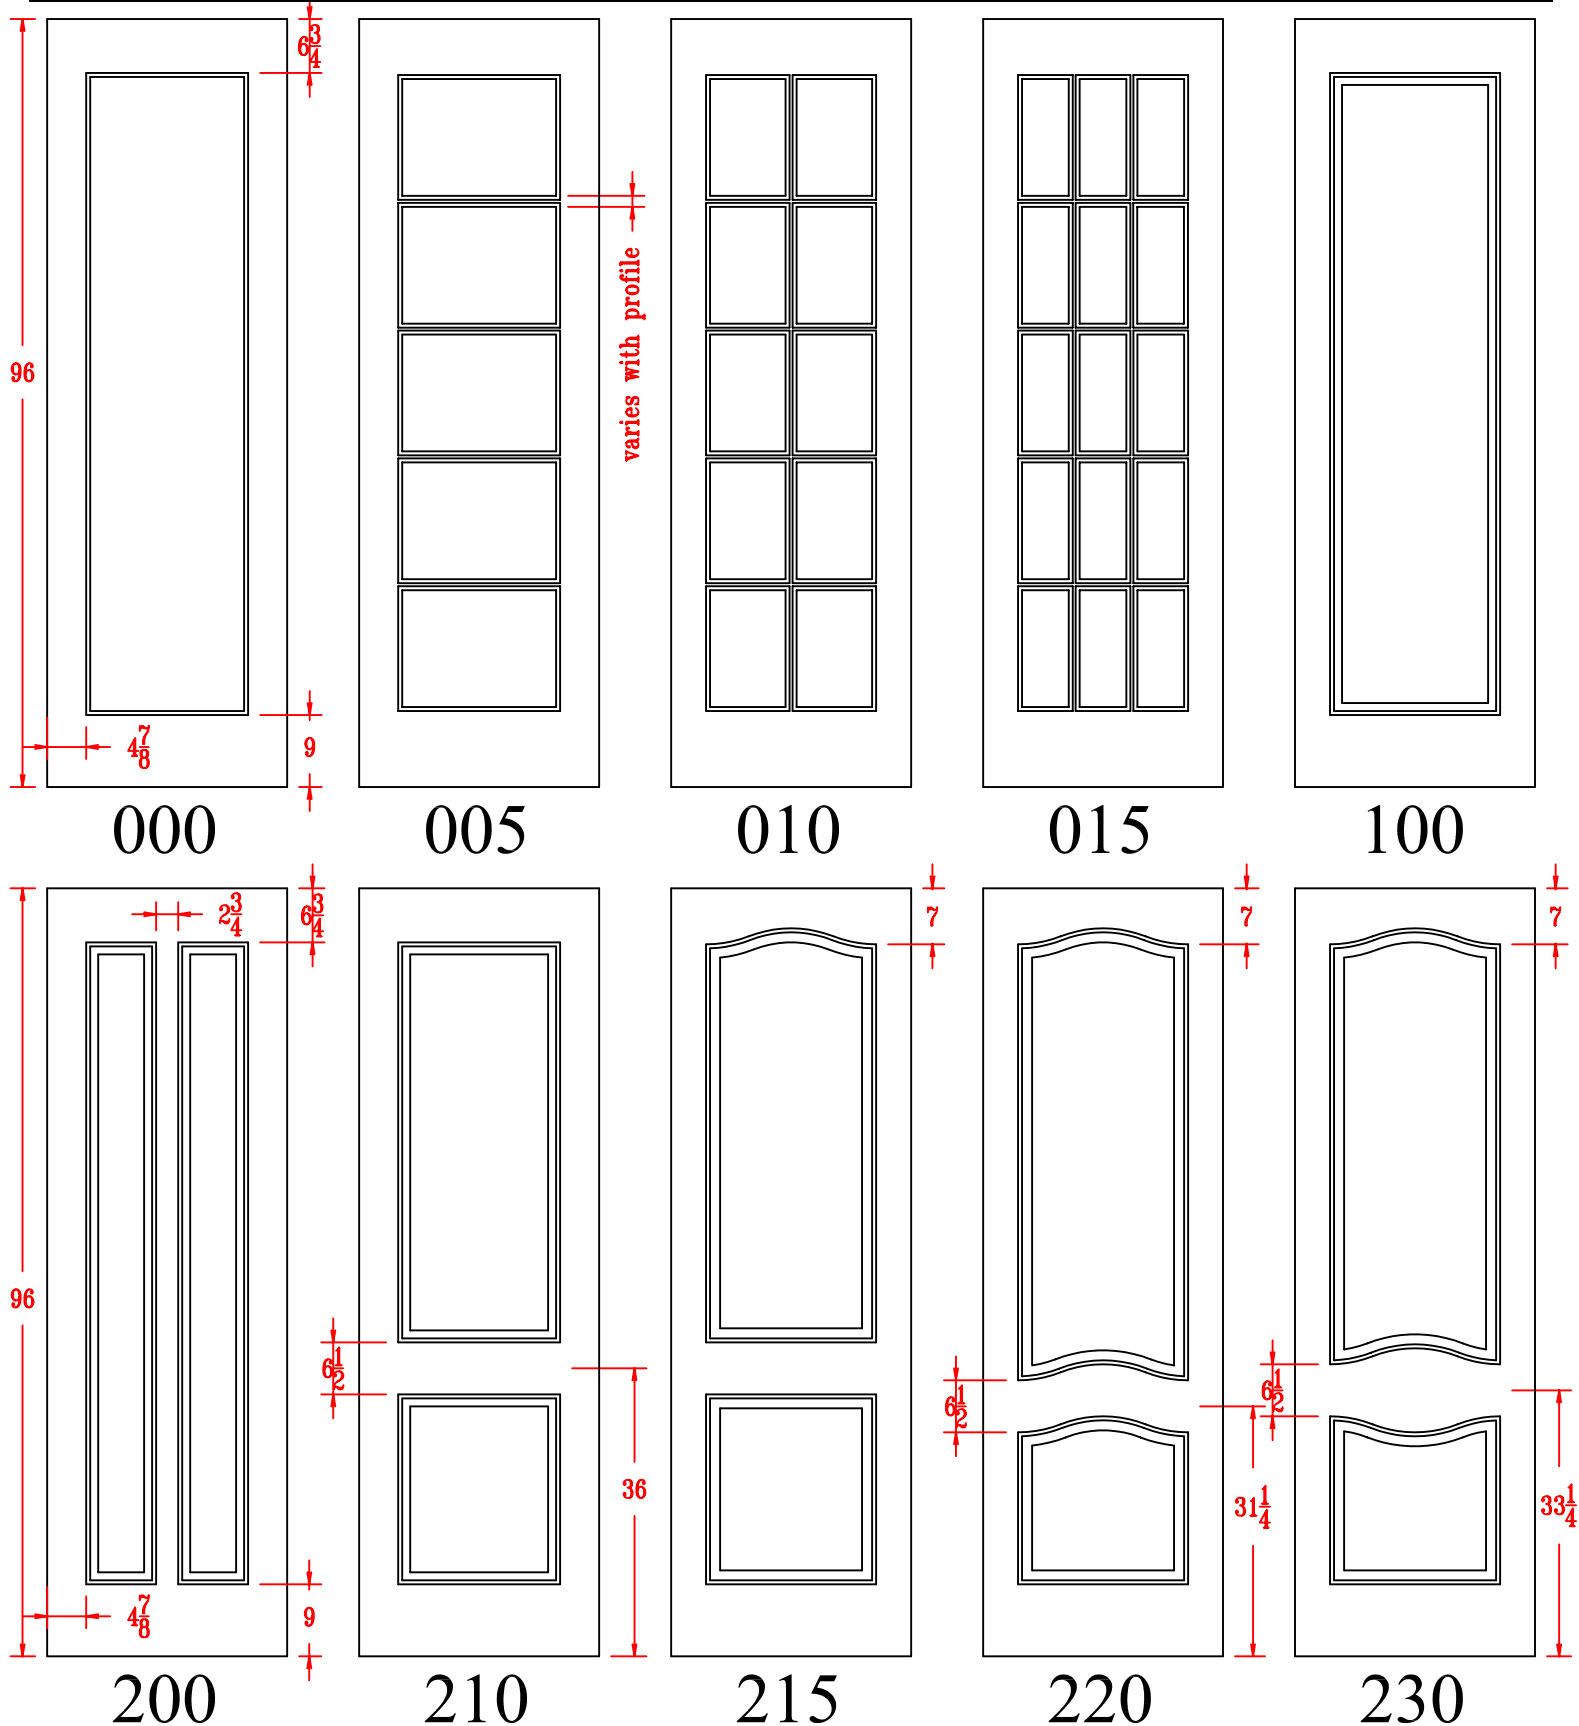

SELECT DOOR

artistry and attention to detail

exterior door specifications