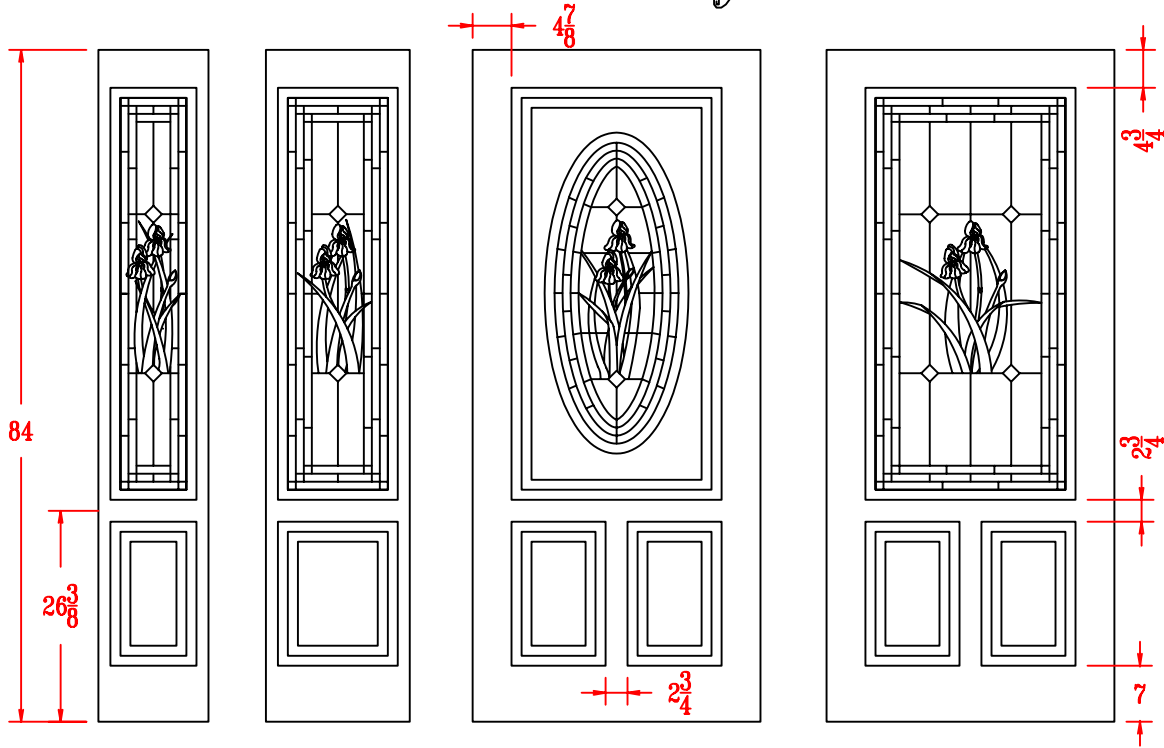

800

810

SELECT DOOR

artistry and attention to detail

exterior door specifications

SELECT DOOR
artistry and attention to detail

exterior door specifications

SELECT DOOR
artistry and attention to detail

exterior door specifications

Amherst & Iris Style Art Glass

"H" Style Bevels

"L" Style Bevels

Amherst Style

Classic 12 light door

Bungalow Style

SELECT DOOR
artistry and attention to detail