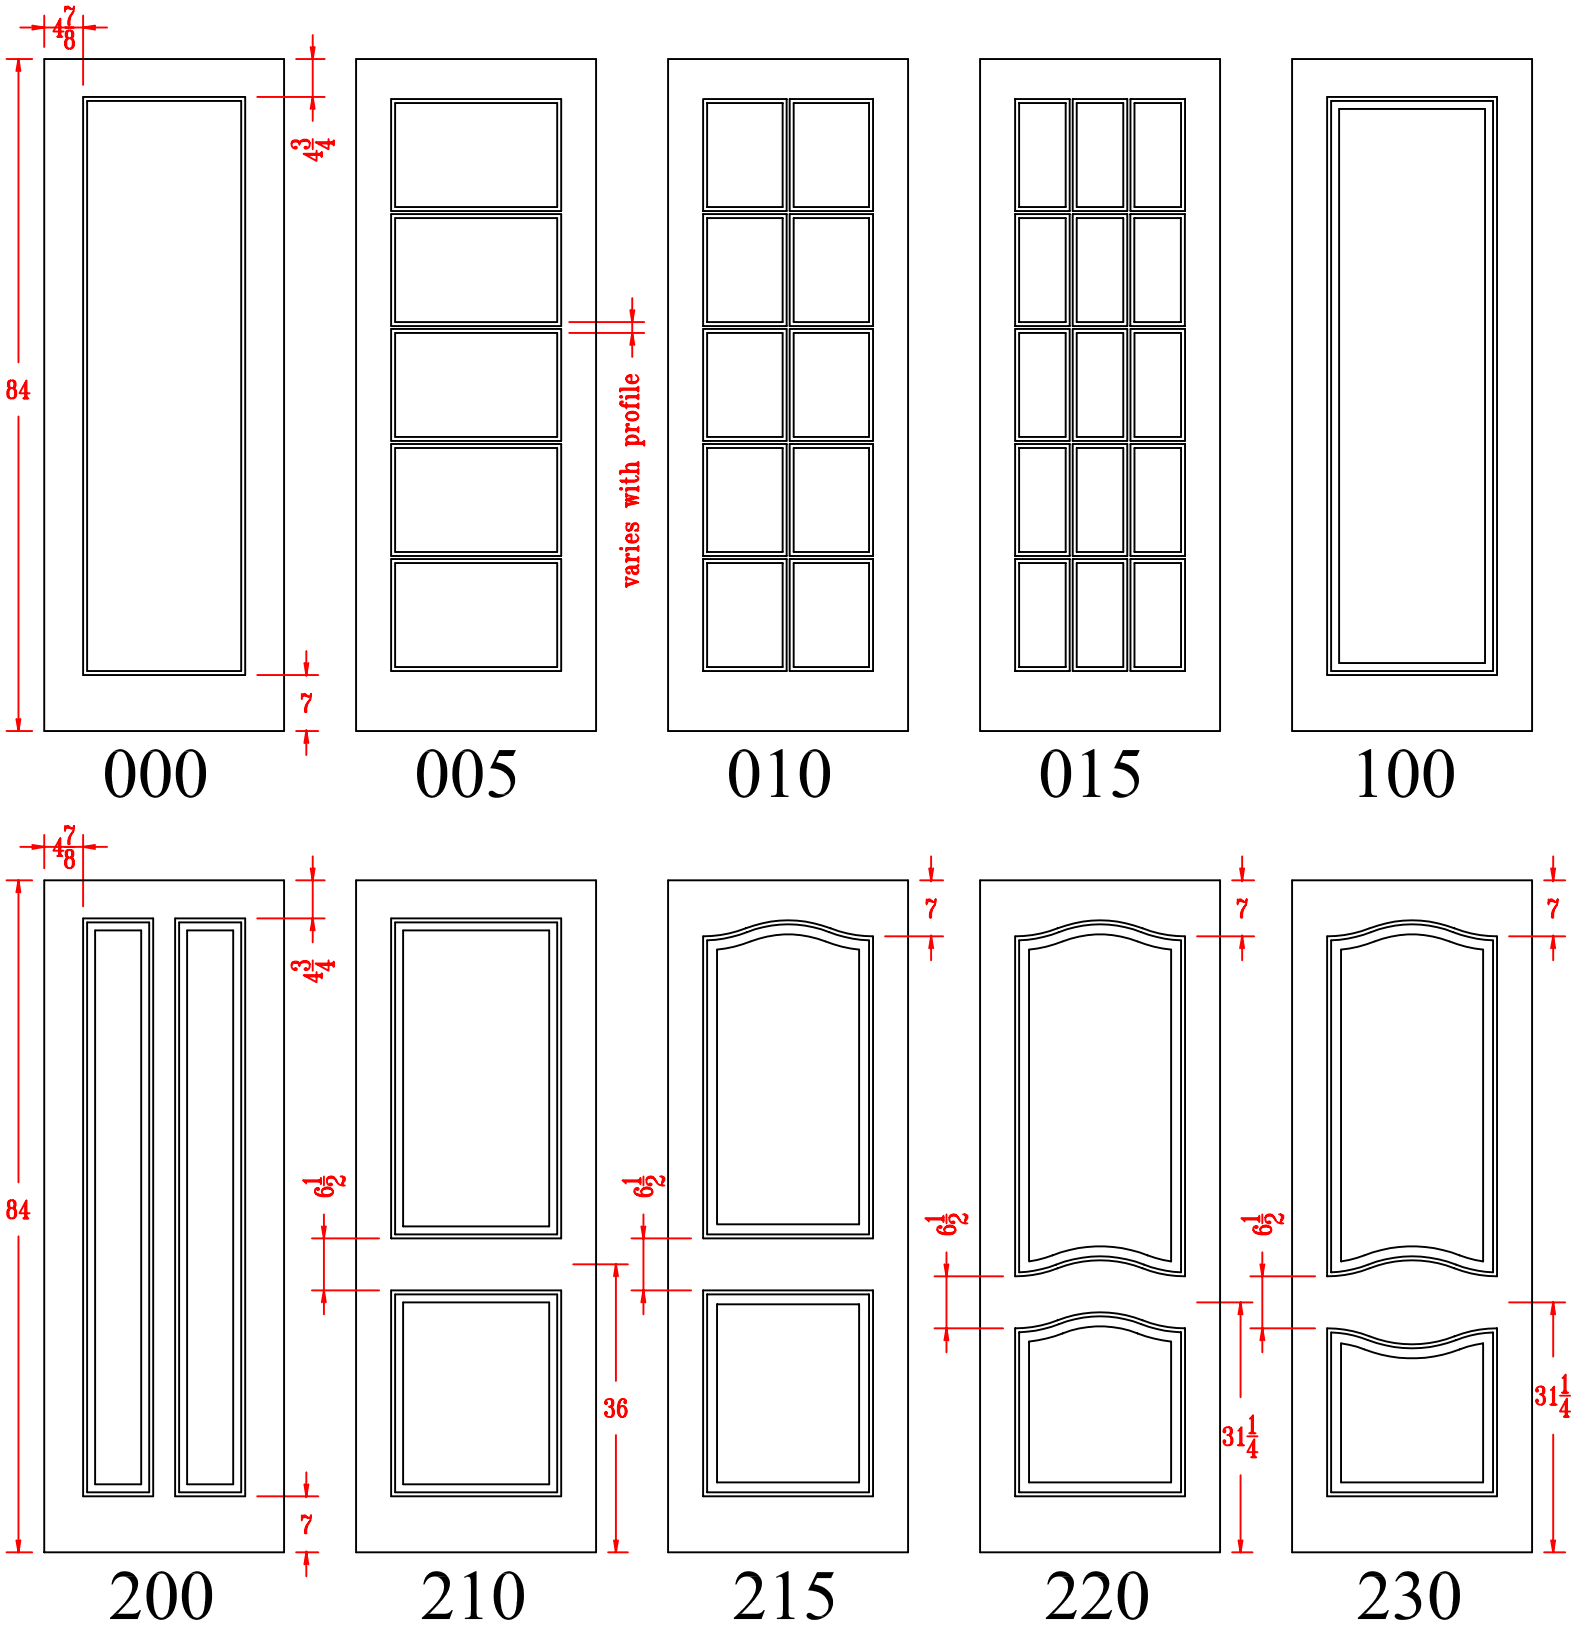

SELECT DOOR
artistry and attention to detail

exterior door specifications

SELECT DOOR
artistry and attention to detail

exterior door specifications

240

300

310

315

320

330

340

400

410

420

SELECT DOOR
artistry and attention to detail

exterior door specifications