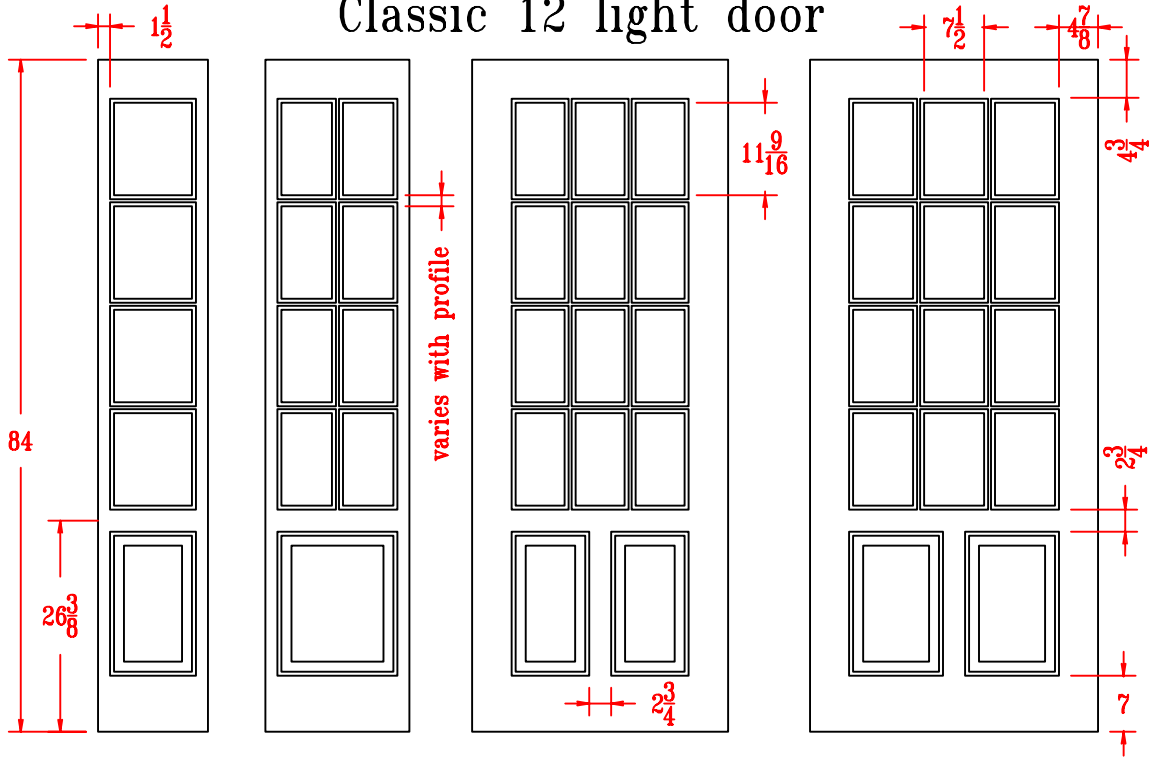

Amherst & Iris Style Art Glass

"H" Style Bevels

"L" Style Bevels

Amherst Style

Classic 12 light door

Bungalow Style

SELECT DOOR
artistry and attention to detail

exterior door specifications