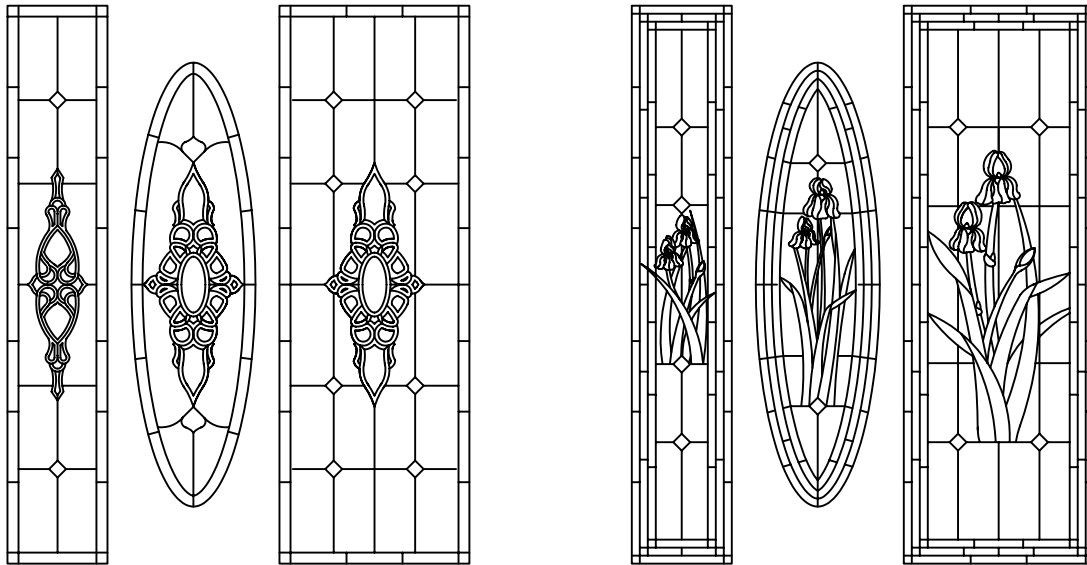

Amherst & Iris Style Art Glass

"H" Style Bevels

"L" Style Bevels

Amherst Style

Classic 12 light door

Bungalow Style

SELECT DOOR
artistry and attention to detail

exterior door specifications

Letchworth & H Pattern Bevels

"L" Style Bevels "Iris" Style Art Glass

SELECT DOOR
artistry and attention to detail

exterior door specifications

Rushford & H Pattern Bevels

“L” Style Bevels

Classic 9 Individual Lights