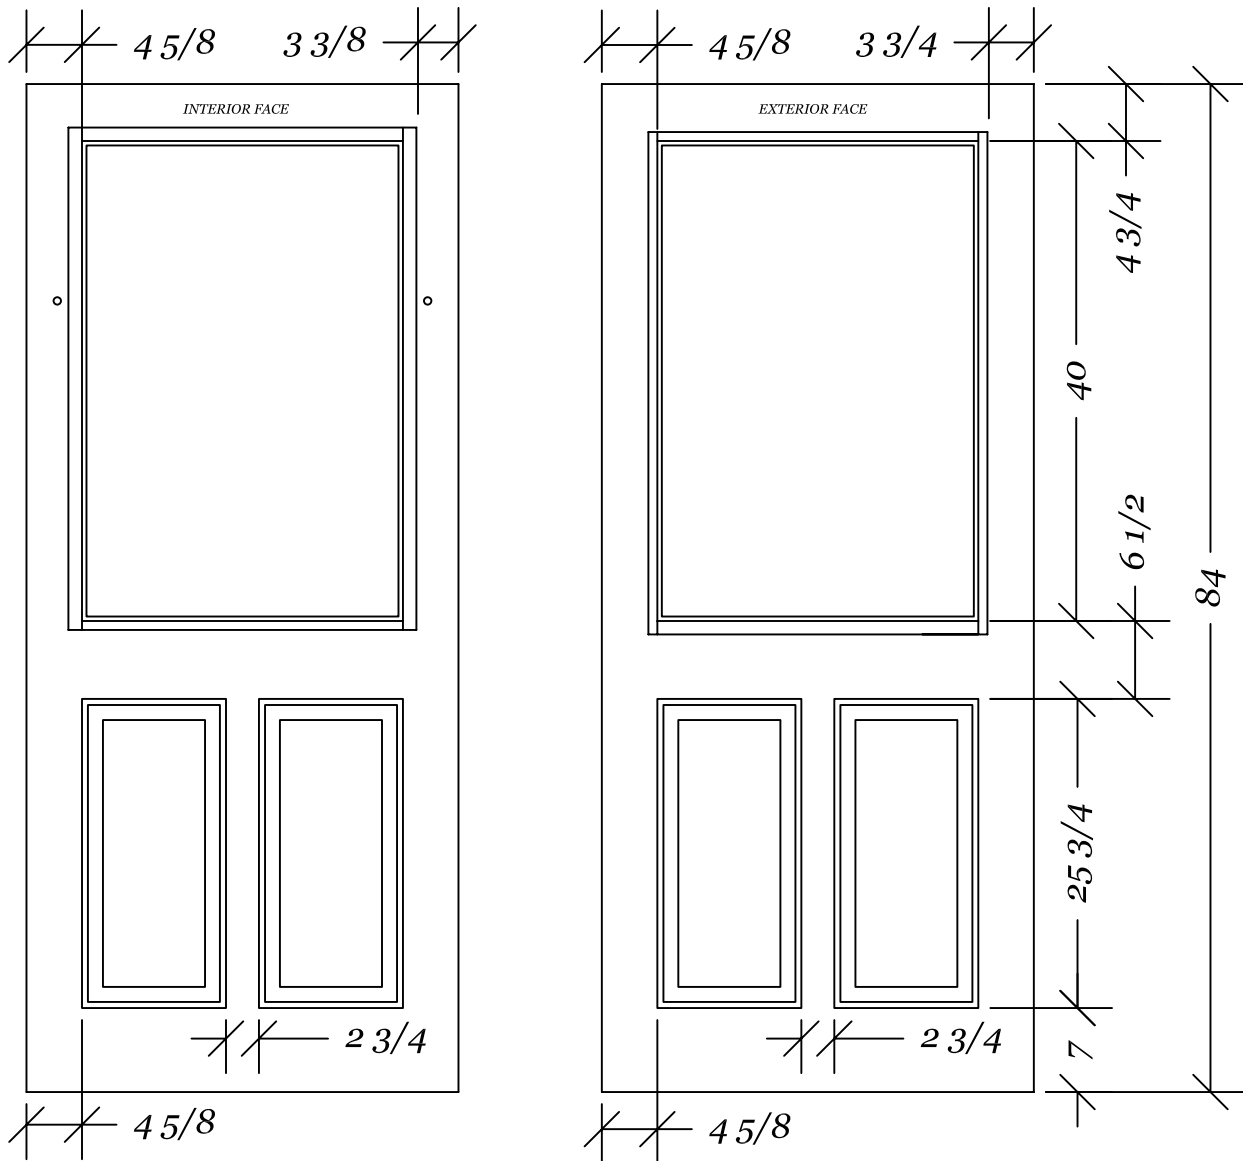

exterior door specifications

Exterior Combination Screen / Storm Doors

Coped wood frames, with Copper coated Bronze mesh and 1/8" Low E safety glass

EXTERIOR ELEVATION VIEW

EXTERIOR ELEVATION VIEW

SELECT DOOR
artistry and attention to detail

Exterior wood sash screen/storm combination doors.
One Light over two panels, Style #: 1L2PSCST

SELECT DOOR
artistry and attention to detail

exterior door specifications

Exterior Combination Screen / Storm Doors