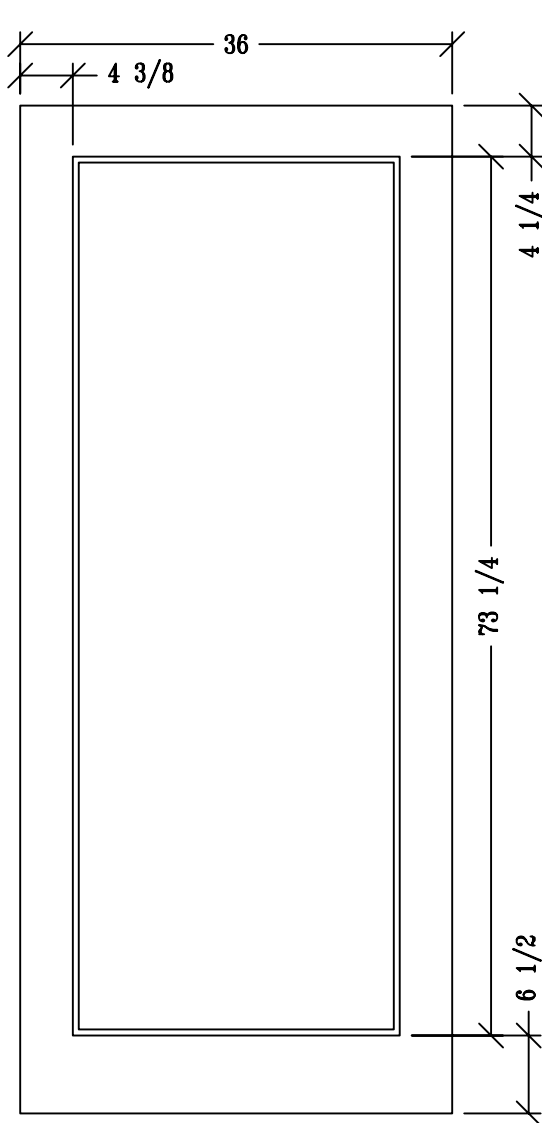

SELECT DOOR
artistry and attention to detail

exterior door specifications

Exterior Combination Screen / Storm Doors
White or Bronze finish frames
Aluminum mesh, 1/8" safety glass

SELECT DOOR
artistry and attention to detail

exterior door specifications

Exterior Combination Screen / Storm Doors

Coped wood frames, with Copper coated Bronze mesh and 1/8" Low E safety glass

EXTERIOR ELEVATION VIEW

EXTERIOR ELEVATION VIEW

SELECT DOOR
artistry and attention to detail