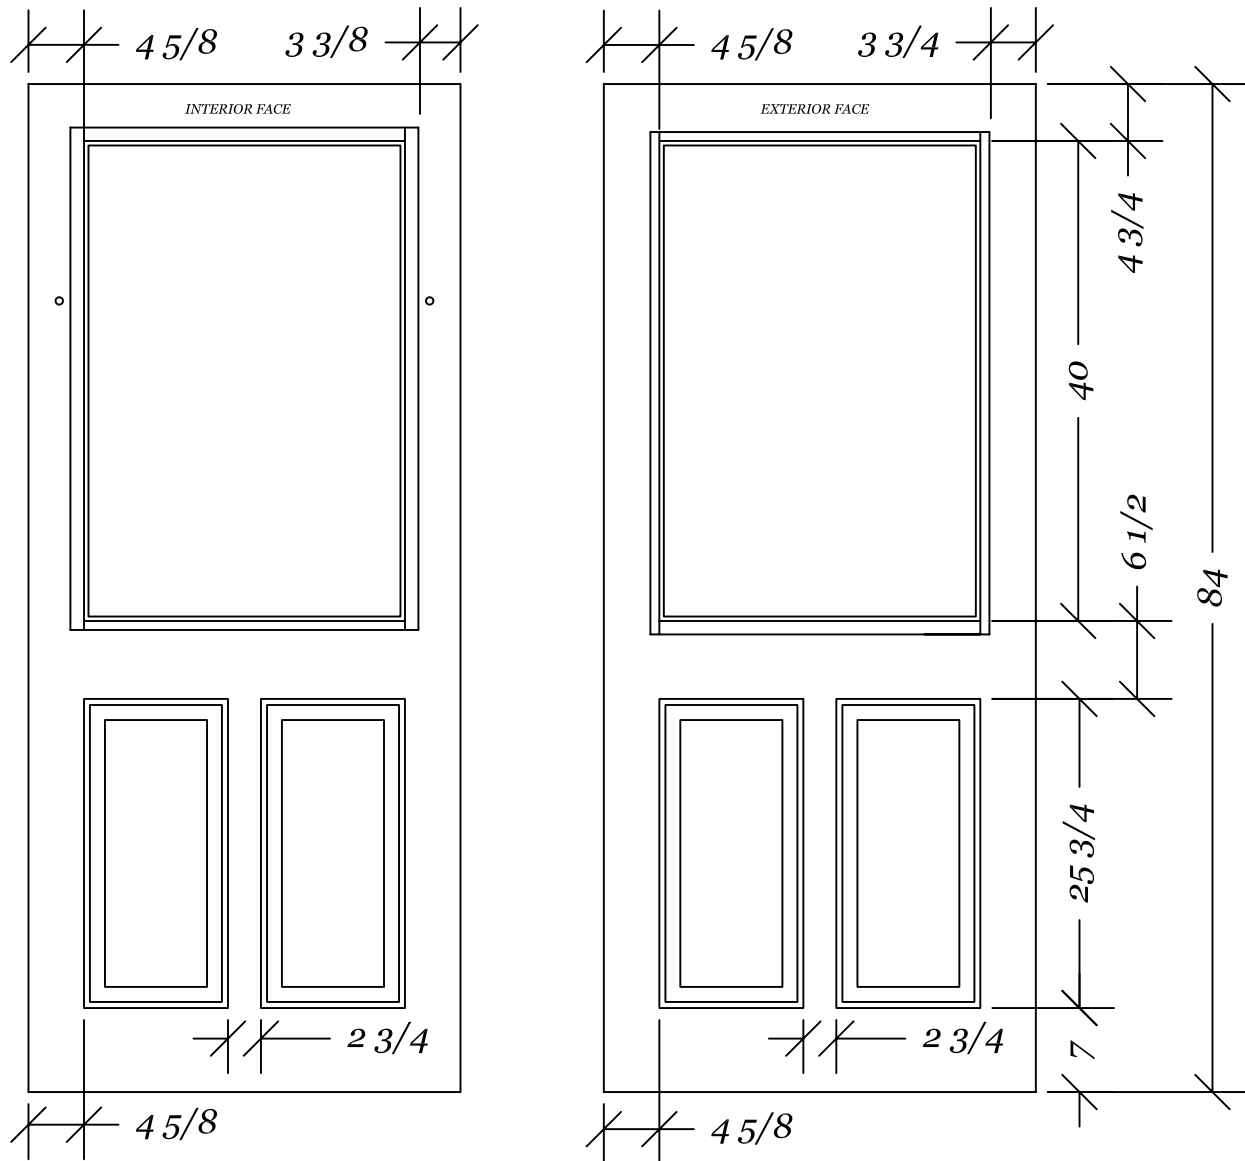

SELECT DOOR
artistry and attention to detail

exterior door specifications

Exterior Combination Screen / Storm Doors
White or Bronze finish frames
Aluminum mesh, 1/8" safety glass

SELECT DOOR
artistry and attention to detail

exterior door specifications

Exterior Combination Screen / Storm Doors

Coped wood frames, with Copper coated Bronze mesh and 1/8" Low E safety glass

EXTERIOR ELEVATION VIEW

EXTERIOR ELEVATION VIEW

SELECT DOOR
artistry and attention to detail

Exterior wood sash screen/storm combination doors.
One Light over one panel, Style #: 1L1PSCST

SELECT DOOR
artistry and attention to detail

Exterior wood sash screen/storm combination doors.
One Light over two panels, Style #: 1L2PSCST