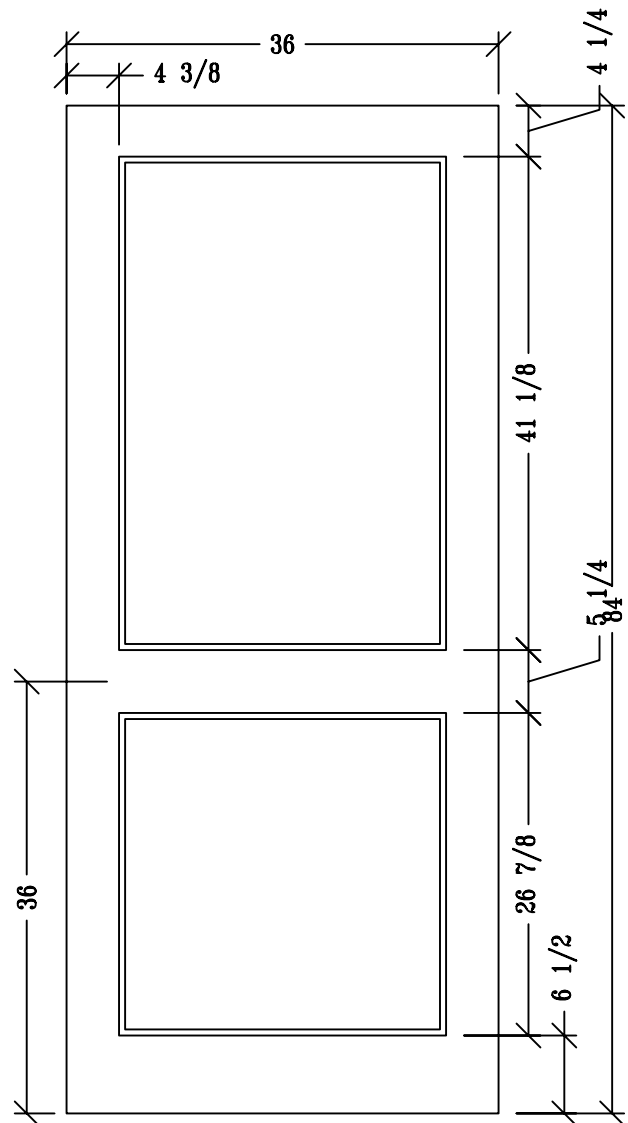

SELECT DOOR
artistry and attention to detail

exterior door specifications

Exterior Combination Screen / Storm Doors
White or Bronze finish frames
Aluminum mesh, 1/8" safety glass

SELECT DOOR
artistry and attention to detail

exterior door specifications

Exterior Combination Screen / Storm Doors

Coped wood frames, with Copper coated Bronze mesh and 1/8" Low E safety glass

EXTERIOR ELEVATION VIEW

EXTERIOR ELEVATION VIEW

SELECT DOOR
artistry and attention to detail