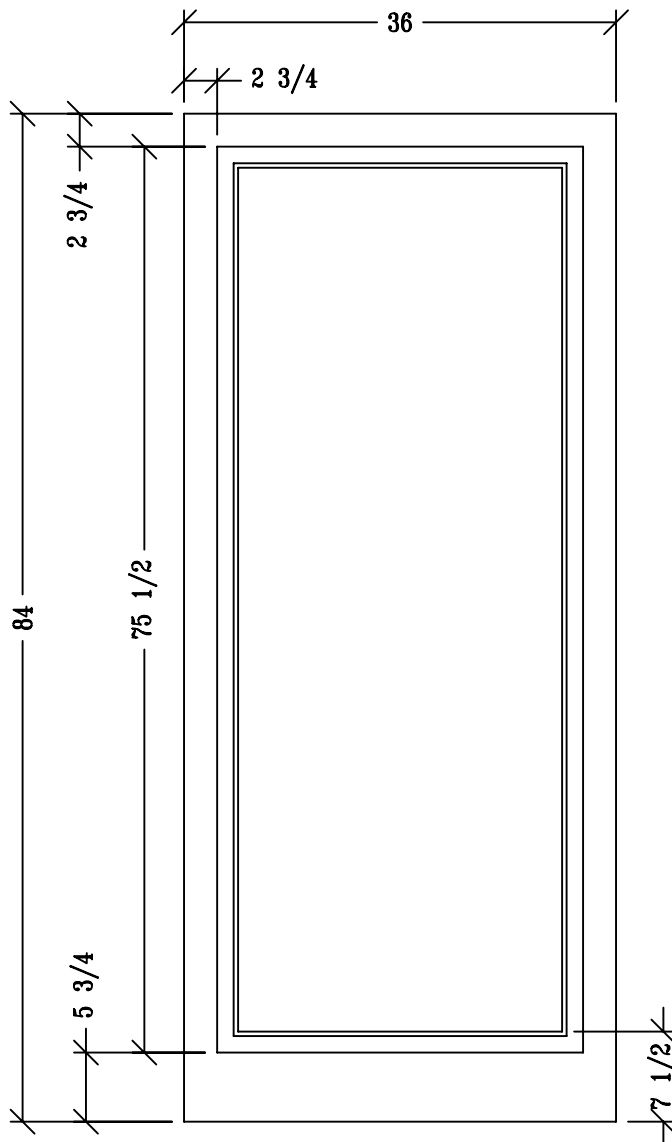

SELECT DOOR
artistry and attention to detail

exterior door specifications

Exterior Combination Screen / Storm Doors
White or Bronze finish frames
Aluminum mesh, 1/8" safety glass

SELECT DOOR
artistry and attention to detail

exterior door specifications

Exterior Combination Screen / Storm Doors

Coped wood frames, with Copper coated Bronze mesh and 1/8" Low E safety glass

EXTERIOR ELEVATION VIEW

EXTERIOR ELEVATION VIEW

SELECT DOOR
artistry and attention to detail