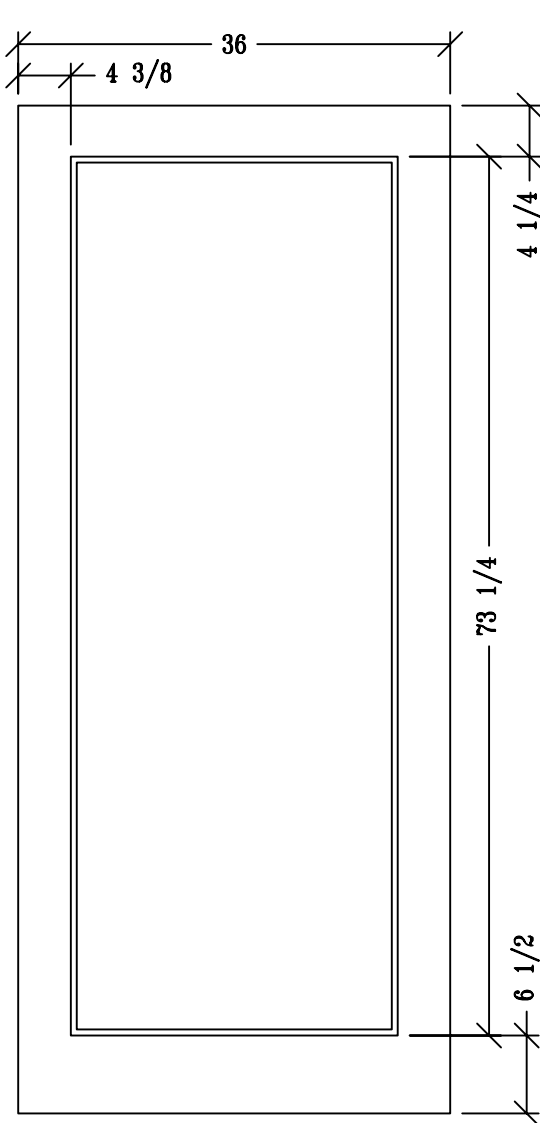

SELECT DOOR
artistry and attention to detail

exterior door specifications

Exterior Combination Screen / Storm Doors
White or Bronze finish frames
Aluminum mesh, 1/8" safety glass

SELECT DOOR
artistry and attention to detail

exterior door specifications

Exterior Combination Screen / Storm Doors

Coped wood frames, with Copper coated Bronze mesh and 1/8" Low E safety glass

EXTERIOR ELEVATION VIEW

EXTERIOR ELEVATION VIEW

SELECT DOOR
artistry and attention to detail

Exterior wood sash screen/storm combination doors.
One Light over one panel, Style #: 1L1PSCST

SELECT DOOR
artistry and attention to detail

Exterior wood sash screen/storm combination doors.
One Light over two panels, Style #: 1L2PSCST