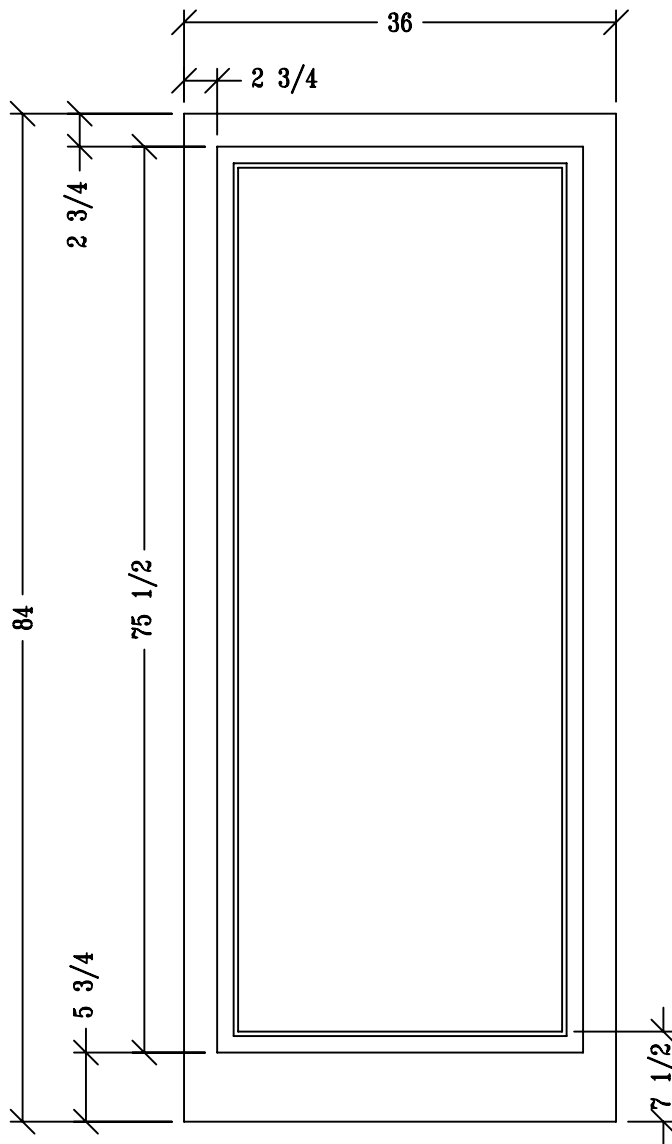

SELECT DOOR
artistry and attention to detail

exterior door specifications

Exterior Combination Screen / Storm Doors
White or Bronze finish frames
Aluminum mesh, 1/8" safety glass

SELECT DOOR
artistry and attention to detail

exterior door specifications

Exterior Combination Screen / Storm Doors

Coped wood frames, with Copper coated Bronze mesh and 1/8" Low E safety glass

EXTERIOR ELEVATION VIEW

EXTERIOR ELEVATION VIEW

SELECT DOOR
artistry and attention to detail