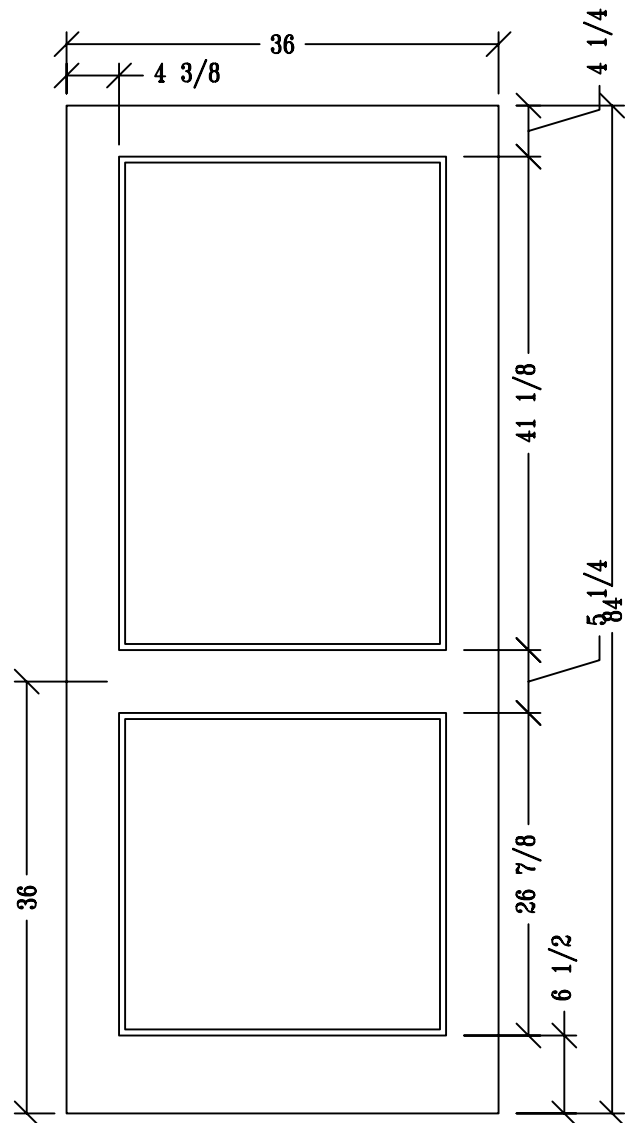

SELECT DOOR
artistry and attention to detail

exterior door specifications

Exterior Combination Screen / Storm Doors
White or Bronze finish frames
Aluminum mesh, 1/8" safety glass

SELECT DOOR
artistry and attention to detail

exterior door specifications

Exterior Combination Screen / Storm Doors

Coped wood frames, with Copper coated Bronze mesh and 1/8" Low E safety glass

EXTERIOR ELEVATION VIEW

EXTERIOR ELEVATION VIEW

SELECT DOOR
artistry and attention to detail

Exterior wood sash screen/storm combination doors.
One Light over one panel, Style #: 1L1PSCST

SELECT DOOR
artistry and attention to detail

Exterior wood sash screen/storm combination doors.
One Light over two panels, Style #: 1L2PSCST