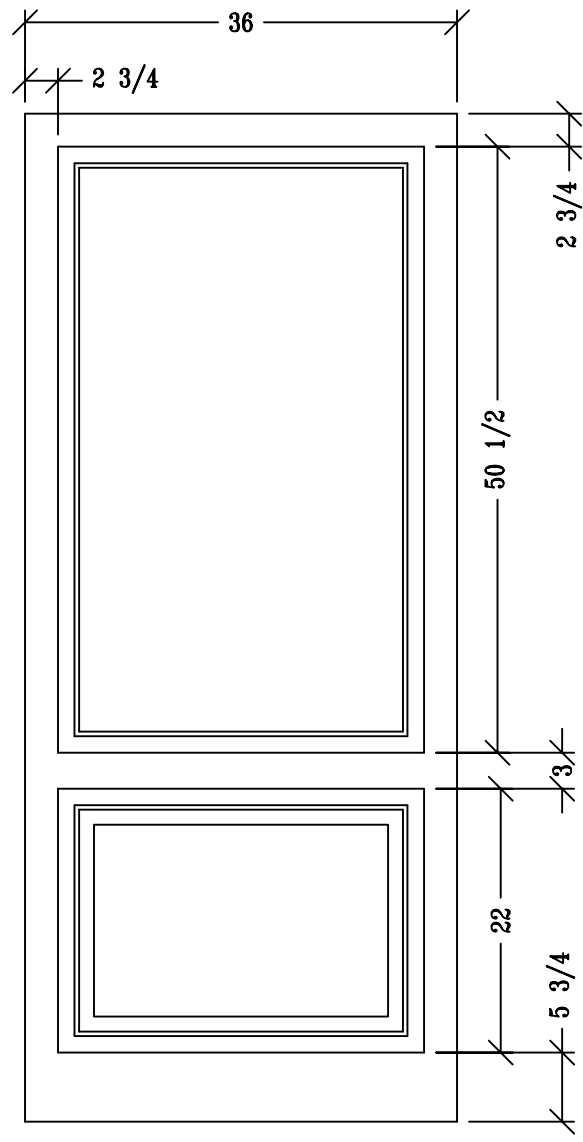

SELECT DOOR
artistry and attention to detail

exterior door specifications

Exterior Combination Screen / Storm Doors
White or Bronze finish frames
Aluminum mesh, 1/8" safety glass

SELECT DOOR
artistry and attention to detail

exterior door specifications

Exterior Combination Screen / Storm Doors

Coped wood frames, with Copper coated Bronze mesh and 1/8" Low E safety glass

EXTERIOR ELEVATION VIEW

EXTERIOR ELEVATION VIEW

SELECT DOOR
artistry and attention to detail