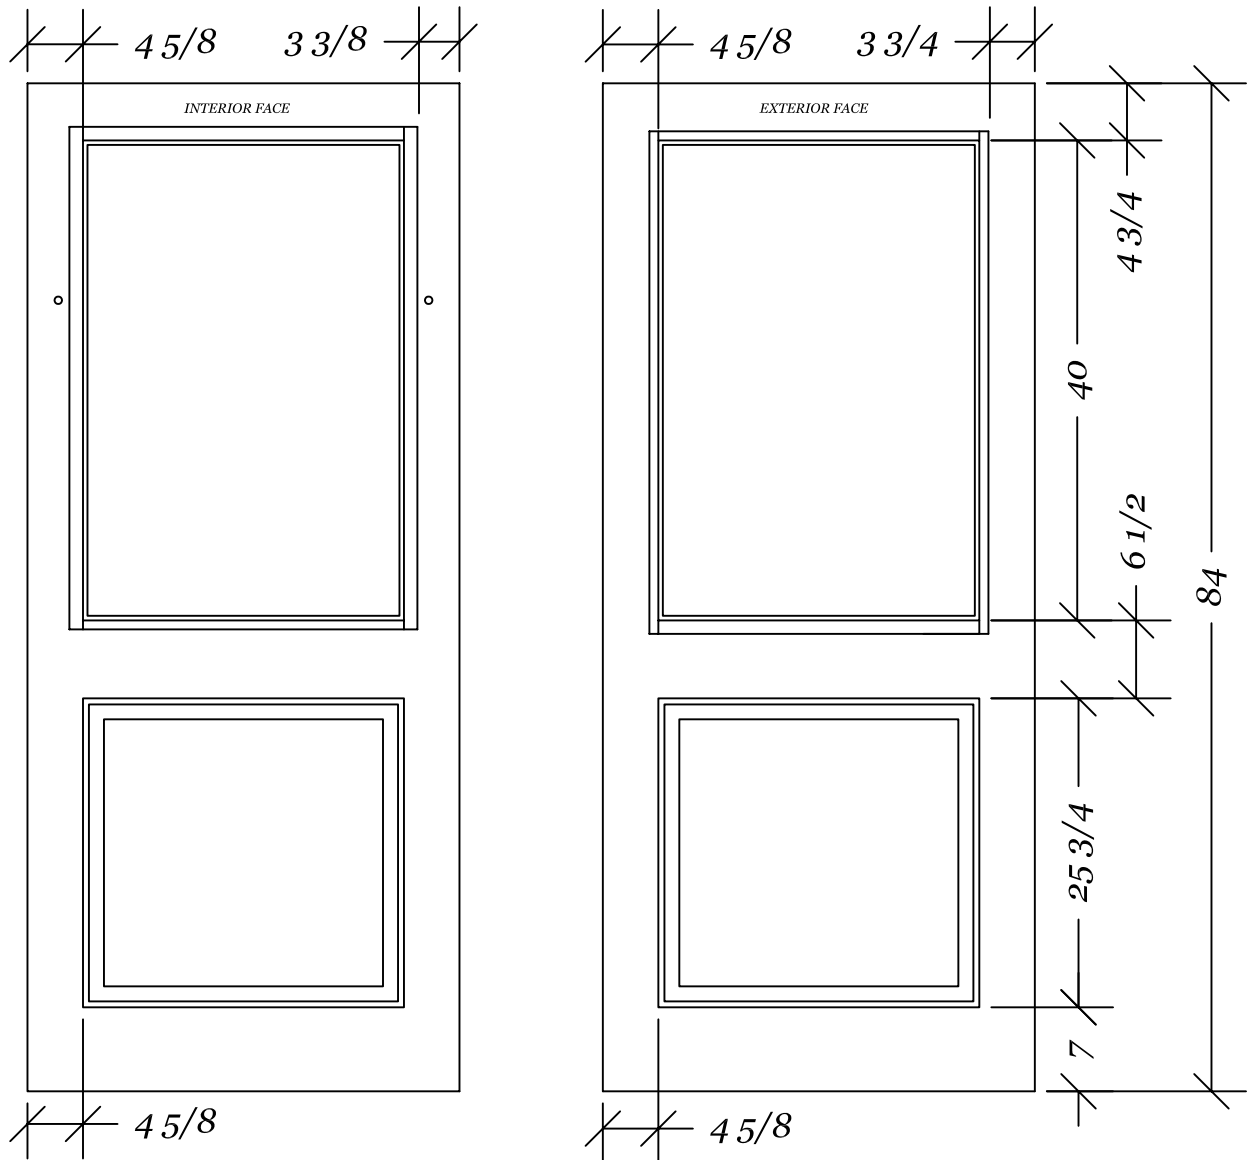

SELECT DOOR
artistry and attention to detail

exterior door specifications

Exterior Combination Screen / Storm Doors
White or Bronze finish frames
Aluminum mesh, 1/8" safety glass

SELECT DOOR
artistry and attention to detail

exterior door specifications

Exterior Combination Screen / Storm Doors

Coped wood frames, with Copper coated Bronze mesh and 1/8" Low E safety glass

EXTERIOR ELEVATION VIEW

EXTERIOR ELEVATION VIEW

SELECT DOOR
artistry and attention to detail

Exterior wood sash screen/storm combination doors.
One Light over one panel, Style #: 1L1PSCST

SELECT DOOR
artistry and attention to detail

Exterior wood sash screen/storm combination doors.
One Light over two panels, Style #: 1L2PSCST