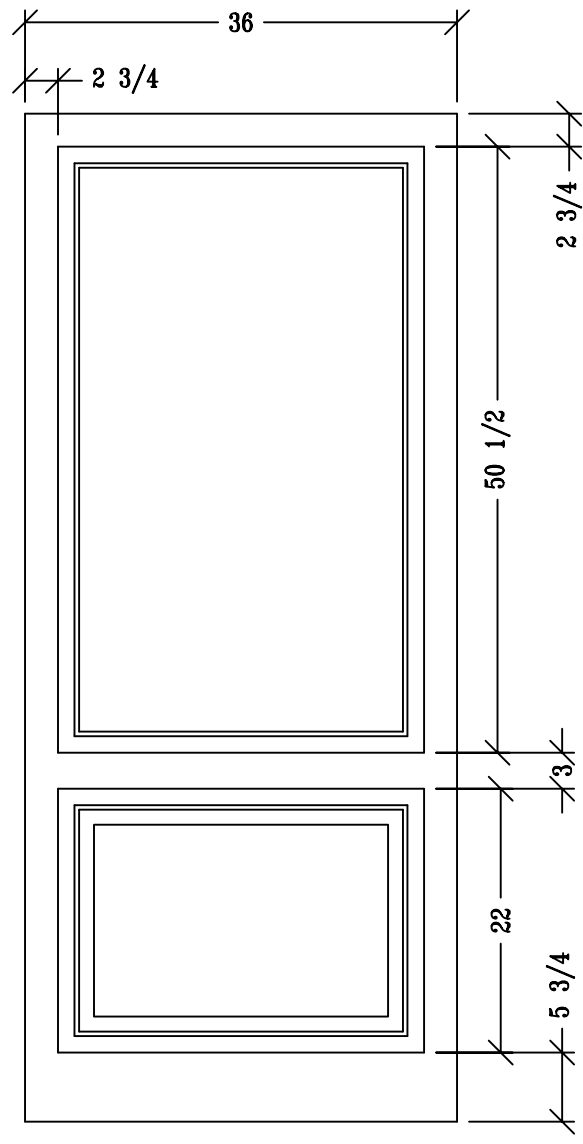

SELECT DOOR
artistry and attention to detail

exterior door specifications

Exterior Combination Screen / Storm Doors
White or Bronze finish frames
Aluminum mesh, 1/8" safety glass

SELECT DOOR
artistry and attention to detail

exterior door specifications

Exterior Combination Screen / Storm Doors

Coped wood frames, with Copper coated Bronze mesh and 1/8" Low E safety glass

EXTERIOR ELEVATION VIEW

EXTERIOR ELEVATION VIEW

SELECT DOOR
artistry and attention to detail