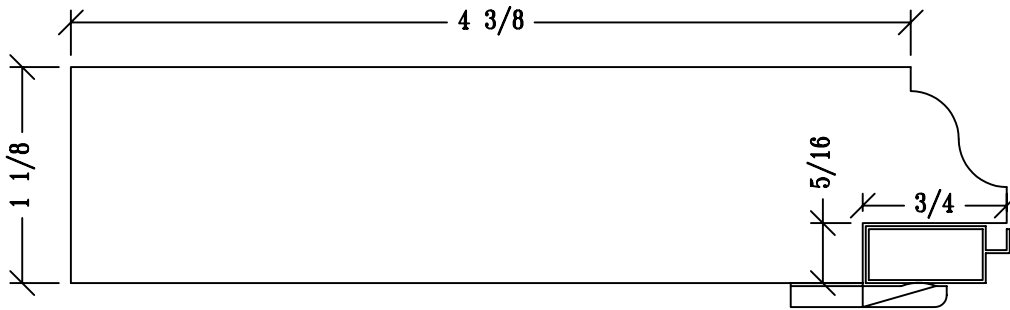

SELECT DOOR
artistry and attention to detail

exterior door specifications

Exterior Combination Screen / Storm Doors
White or Bronze finish frames
Aluminum mesh, 1/8" safety glass

SELECT DOOR
artistry and attention to detail