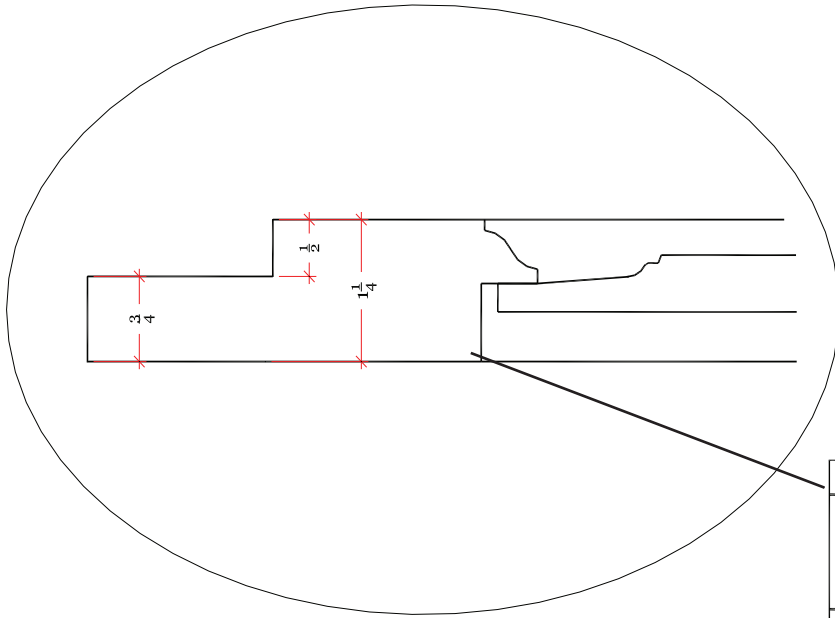

SELECT DOOR
artistry and attention to detail

*Interior Prehang
Paneled jamb sets
Flat profile*

Define your deep walls with distinctive paneled jambs that complement your doors with aligned rails, moulding & panel raise.

SELECT DOOR
artistry and attention to detail

*Interior Prehang
Paneled jamb sets
Rebated profile*

Specialty tops for paneled jambs are available as well for arched, half rounds, elliptical, and gothic units.