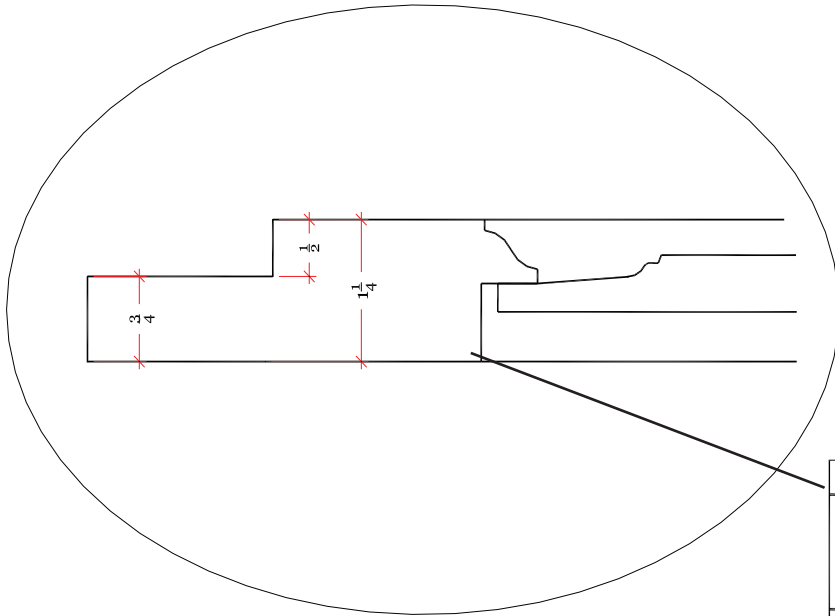

**SELECT DOOR**  
*artistry and attention to detail*

*Interior Prehang  
Paneled jamb sets  
Flat profile*

Define your deep walls with distinctive paneled jambs that complement your doors with aligned rails, moulding & panel raise.

**SELECT DOOR**  
*artistry and attention to detail*

*Interior Prehang  
Paneled jamb sets  
Rebated profile*

Specialty tops for paneled jambs are available as well for arched, half rounds, elliptical, and gothic units.