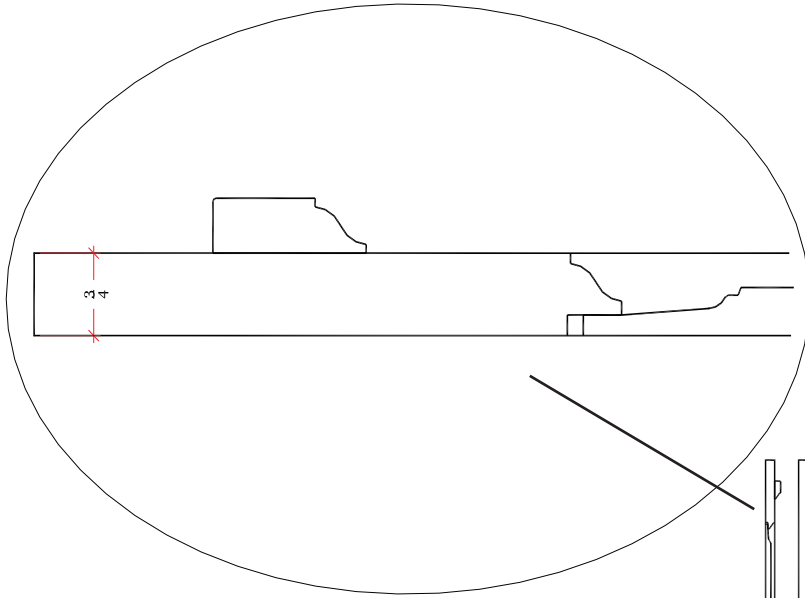

SELECT DOOR
artistry and attention to detail

*Interior Prehang
Paneled jamb sets
Flat profile*

Define your deep walls with distinctive paneled jambs that complement your doors with aligned rails, moulding & panel raise.

SELECT DOOR
artistry and attention to detail

*Interior Prehang
Paneled jamb sets
Rebated profile*

Specialty tops for paneled jambs are available as well for arched, half rounds, elliptical, and gothic units.