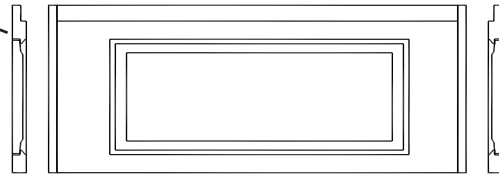

**SELECT DOOR**  
*artistry and attention to detail*

*Interior Prehang  
Paneled jamb sets  
Flat profile*

Define your deep walls with distinctive paneled jambs that complement your doors with aligned rails, moulding & panel raise.

**SELECT DOOR**  
*artistry and attention to detail*

*Interior Prehang  
Paneled jamb sets  
Rebated profile*

Specialty tops for paneled jambs are available as well for arched, half rounds, elliptical, and gothic units.