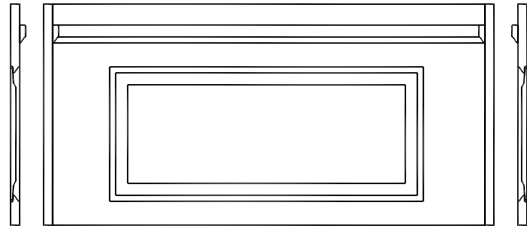

SELECT DOOR
artistry and attention to detail

*Interior Prehang
Paneled jamb sets
Flat profile*

Define your deep walls with distinctive paneled jambs that complement your doors with aligned rails, moulding & panel raise.

SELECT DOOR
artistry and attention to detail

*Interior Prehang
Paneled jamb sets
Rebated profile*

Specialty tops for paneled jambs are available as well for arched, half rounds, elliptical, and gothic units.