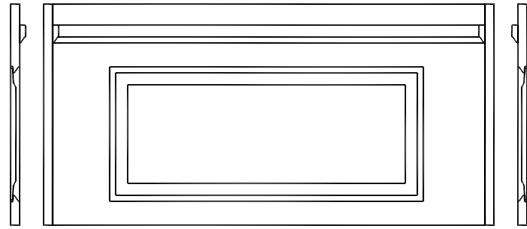

**SELECT DOOR**  
*artistry and attention to detail*

*Interior Prehang  
Paneled jamb sets  
Flat profile*

Define your deep walls with distinctive paneled jambs that complement your doors with aligned rails, moulding & panel raise.

**SELECT DOOR**  
*artistry and attention to detail*

*Interior Prehang  
Paneled jamb sets  
Rebated profile*

Specialty tops for paneled jambs are available as well for arched, half rounds, elliptical, and gothic units.