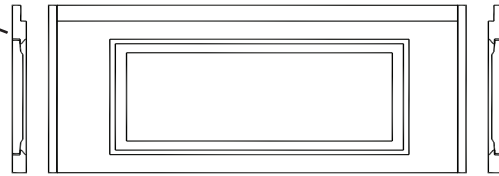

SELECT DOOR
artistry and attention to detail

*Interior Prehang
Paneled jamb sets
Flat profile*

Define your deep walls with distinctive paneled jambs that complement your doors with aligned rails, moulding & panel raise.

SELECT DOOR
artistry and attention to detail

*Interior Prehang
Paneled jamb sets
Rebated profile*

Specialty tops for paneled jambs are available as well for arched, half rounds, elliptical, and gothic units.