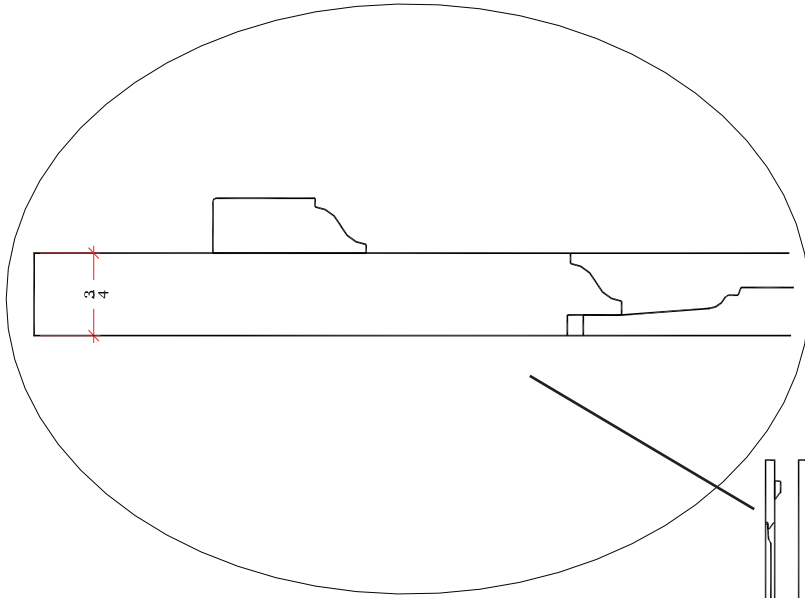

**SELECT DOOR**  
*artistry and attention to detail*

*Interior Prehang  
Paneled jamb sets  
Flat profile*

Define your deep walls with distinctive paneled jambs that complement your doors with aligned rails, moulding & panel raise.

**SELECT DOOR**  
*artistry and attention to detail*

*Interior Prehang  
Paneled jamb sets  
Rebated profile*

Specialty tops for paneled jambs are available as well for arched, half rounds, elliptical, and gothic units.