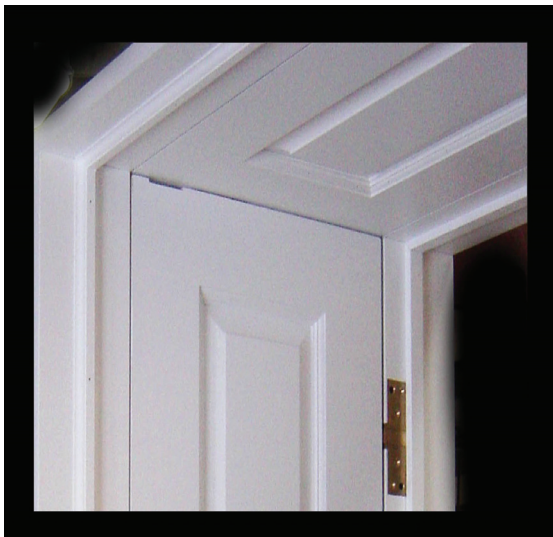

SELECT DOOR
artistry and attention to detail

*Interior Prehang
Pocket pivot doors
in paneled walls*

For a seamless transition from door to wall
and ceiling panels.

Concept drawing only, not for shop detail.

Designed to blend in rooms or halls that have paneled walls and ceilings. These units are paneled jambs with doors hung on solid brass center point pocket pivot hardware. Units will be delivered to you assembled ready for installation.