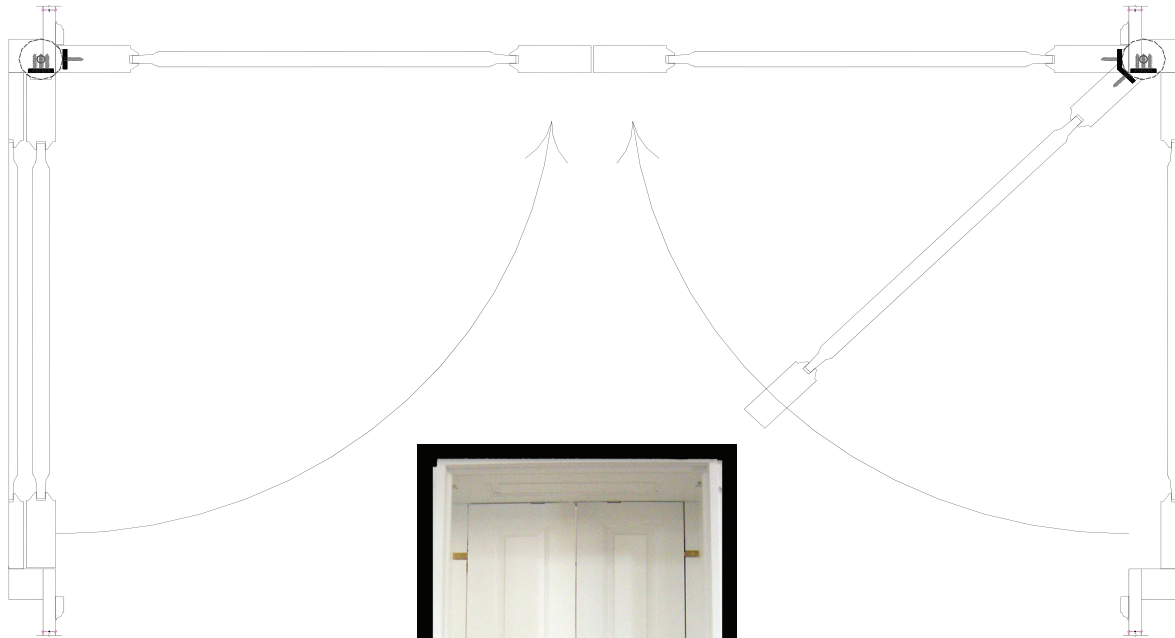

SELECT DOOR
artistry and attention to detail

*Interior Prehang
Pocket pivot doors
in paneled walls*

For a seamless transition from door to wall
and ceiling panels.

Concept drawing only, not for shop detail.

Designed to blend in rooms or halls that have paneled walls and ceilings. These units are paneled jambs with doors hung on solid brass center point pocket pivot hardware. Units will be delivered to you assembled ready for installation.