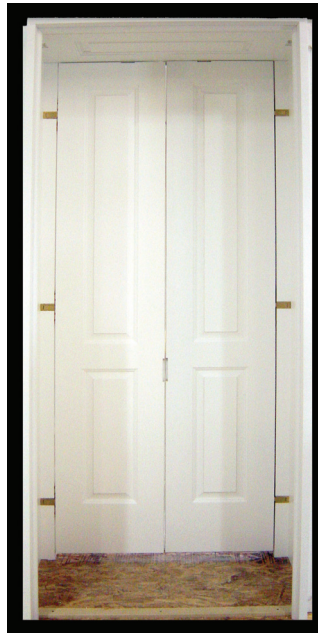

SELECT DOOR
artistry and attention to detail

*Interior Prehang
Pocket pivot doors
in paneled walls*

For a seamless transition from door to wall
and ceiling panels.

Concept drawing only, not for shop detail.

Designed to blend in rooms or halls that have paneled walls and ceilings. These units are paneled jambs with doors hung on solid brass center point pocket pivot hardware. Units will be delivered to you assembled ready for installation.