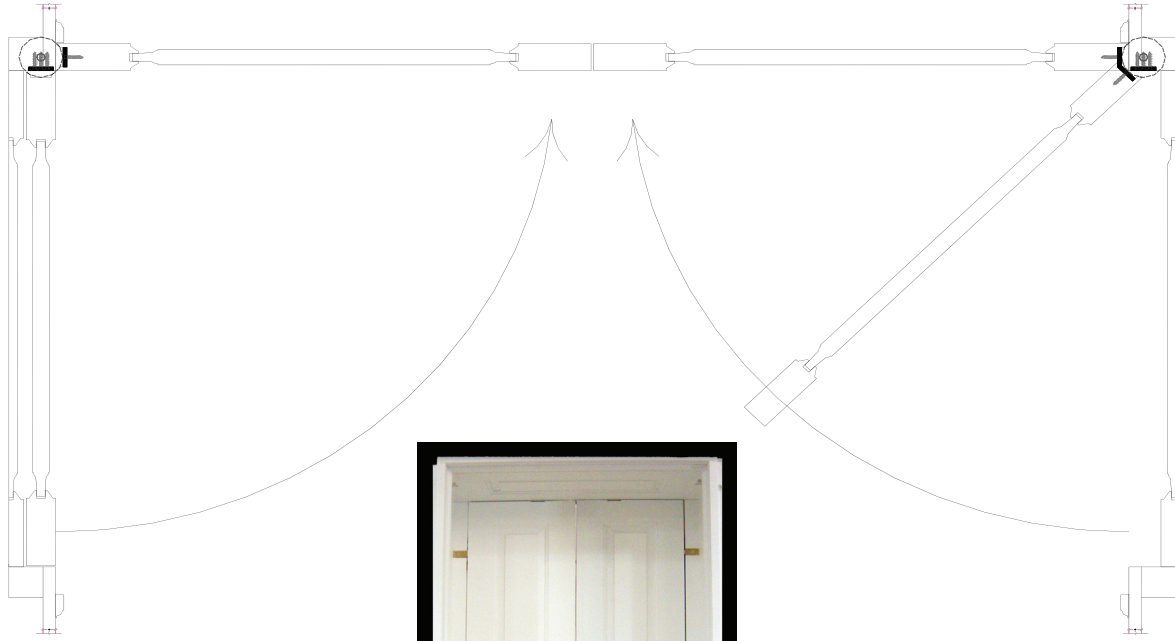

SELECT DOOR
artistry and attention to detail

*Interior Prehang
Pocket pivot doors
in paneled walls*

For a seamless transition from door to wall
and ceiling panels.

Concept drawing only, not for shop detail.

Designed to blend in rooms or halls that have paneled walls and ceilings. These units are paneled jambs with doors hung on solid brass center point pocket pivot hardware. Units will be delivered to you assembled ready for installation.