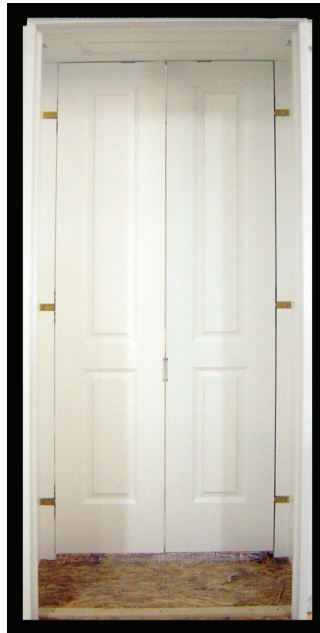

SELECT DOOR
artistry and attention to detail

*Interior Prehang
Pocket pivot doors
in paneled walls*

For a seamless transition from door to wall
and ceiling panels.

Concept drawing only, not for shop detail.

Designed to blend in rooms or halls that have paneled walls and ceilings. These units are paneled jambs with doors hung on solid brass center point pocket pivot hardware. Units will be delivered to you assembled ready for installation.